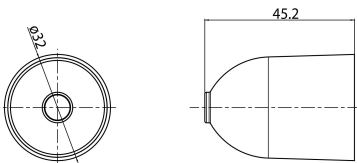

Features

- OneTrack accessory, plastic cup for steel M6 threaded bar. Polycarbonate body. White.

Product Overview

Product name	ONETRACK PLASTIC CUP FOR M6 BAR WHITE S-9000/4-W
Technology	Accessory
Housing	PC Polycarbonate
Mount	Ceiling surface mounting
General application	Museums & Galleries, Office
ETIM Class	EC002557
Housing colour	White
Product EAN number	4012289008154
Warranty	5 years

Technical drawings

ONETRACK PLASTIC CUP FOR M6 BAR WHITE S-9000/4-W 9200815

Data table

GENERAL DATA

Product name	ONETRACK PLASTIC CUP FOR M6 BAR WHITE S-9000/4-W
Technology	Accessory
Accessory type	Mounting
Type of accessory	Ceiling cup
Housing	PC Polycarbonate
Mount	Ceiling surface mounting
General application	Museums & Galleries, Office
ETIM Class	EC002557
Warranty	5 years

ELECTRICAL DATA

Control gear required	No
-----------------------	----

PHYSICAL DATA

Housing colour	White
Nominal Product Height (mm)	45.2
Nominal Product Diameter (mm)	32
Weight (kg)	0.005

PACKAGING

Product EAN number	4012289008154
Packaging single length / height (cm)	8.0
Packaging single width (cm)	6.0
Packaging single depth (cm)	4.0
Units per outer package	4
Packaging outer length / height (cm)	20.0
Packaging outer width (cm)	18.0
Packaging outer depth (cm)	5.0