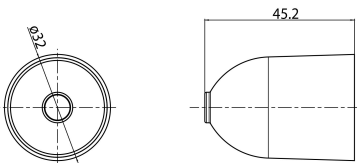

Technical drawings