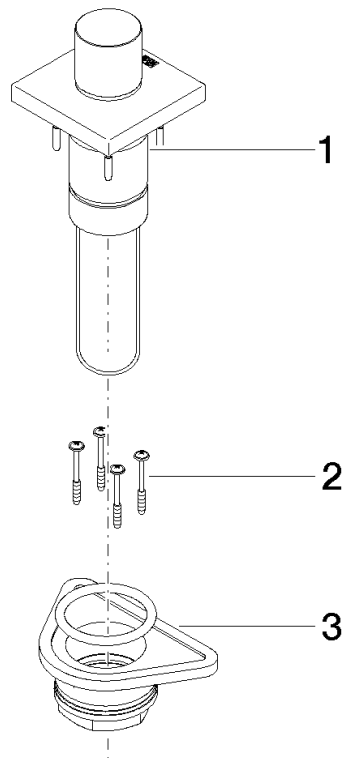

# Control element for concealed mounting 140 x 95 x 90 mm - Brushed Dark Platinum

SPARE PARTS

04 20 97 059 00

	Brushed Dark Platinum	04 20 97 059 00-99
	Chrome	04 20 97 059 00-00
	Brushed Platinum	04 20 97 059 00-06
	Platinum	04 20 97 059 00-08
	Brushed Durabronze (23kt Gold)	04 20 97 059 00-28
	Cyprus	04 20 97 059 00-49

Control element for concealed mounting 140 x 95 x 90 mm - Brushed Dark  
Platinum

---

SPARE PARTS

04 20 97 059 00

Control element for concealed mounting 140 x 95 x 90 mm - Brushed Dark  
Platinum

---

SPARE PARTS

04 20 97 059 00

04 20 97 059 00  
Parts for other  
finishes can be found  
here: [Chrome](#)

## Spare parts list

No.	Item Number	Name	Quantity used	Delivery time
1	04 28 10 155 00-99	Handle Ø 29 x 29 mm - Brushed Dark Platinum	1.00	40
4	04 23 10 044 02 90	Mounting with seals M34 x 1 -	1.00	14
2	90 12 12 002 00 90	Fixing cap white Ø 15 x 12 mm -	1.00	14
3	90 27 98 027 00-99	Rosette Set DB logo 60 x 60 x 9 mm - Brushed Dark Platinum	1.00	82