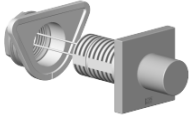

# Control element for concealed mounting 140 x 95 x 90 mm - Brushed Dark Platinum

SPARE PARTS

04 20 97 059 00

	Brushed Dark Platinum	04 20 97 059 00-99
	Chrome	04 20 97 059 00-00
	Brushed Platinum	04 20 97 059 00-06
	Platinum	04 20 97 059 00-08
	Brushed Durabronze (23kt Gold)	04 20 97 059 00-28
	Cyprus	04 20 97 059 00-49

Control element for concealed mounting 140 x 95 x 90 mm - Brushed Dark  
Platinum

---

SPARE PARTS

04 20 97 059 00

Control element for concealed mounting 140 x 95 x 90 mm - Brushed Dark  
Platinum

---

SPARE PARTS

## Spare parts list

No.	Item Number	Name	Quantity used	Delivery time
1	04 28 10 155 00-99	Handle Ø 29 x 29 mm - Brushed Dark Platinum	1.00	40
4	04 23 10 044 02 90	Mounting with seals M34 x 1 -	1.00	14
2	90 12 12 002 00 90	Fixing cap white Ø 15 x 12 mm -	1.00	14
3	90 27 98 027 00-99	Rosette Set DB logo 60 x 60 x 9 mm - Brushed Dark Platinum	1.00	82