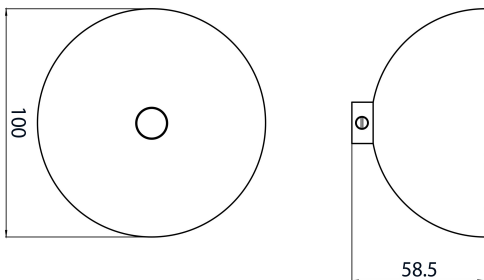

Features

- OneTrack accessory, metal cup for steel M13 threaded bar. Polycarbonate body. White.

Product Overview

Product name	ONETRACK METAL CUP (Ø100MM) WHITE S-9000/6-W
Technology	Accessory
Housing	Metal/plastic
Mount	Ceiling surface mounting
General application	Museums & Galleries, Office
ETIM Class	EC002557
Housing colour	White
Product EAN number	4012289008178
Warranty	5 years

Technical drawings

Data table

ONETRACK METAL CUP (Ø100MM) WHITE S-9000/6-W 9200817

GENERAL DATA

Product name	ONETRACK METAL CUP (Ø100MM) WHITE S-9000/6-W
Technology	Accessory
Accessory type	Mounting
Type of accessory	Ceiling cup
Housing	Metal/plastic
Mount	Ceiling surface mounting
General application	Museums & Galleries, Office
ETIM Class	EC002557
Warranty	5 years

ELECTRICAL DATA

Control gear required	No
-----------------------	----

PHYSICAL DATA

Housing colour	White
Nominal Product Height (mm)	58.5
Nominal Product Diameter (mm)	100
Weight (kg)	0.03

PACKAGING

Product EAN number	4012289008178
Packaging single length / height (cm)	30.0
Packaging single width (cm)	30.0
Packaging single depth (cm)	20.0
Units per outer package	20
Packaging outer length / height (cm)	40.0
Packaging outer width (cm)	40.0
Packaging outer depth (cm)	20.0

SAFETY DATA

ONETRACK METAL CUP (Ø100MM) WHITE S-9000/6-W 9200817

Special purpose lamp	No
Dry applications use only	No
Suitable for household illumination	No