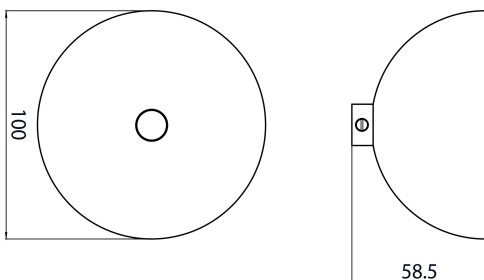

Technical drawings