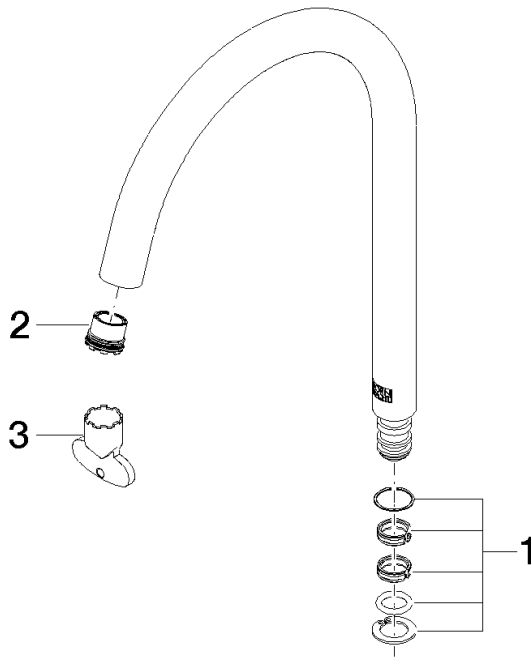

Spout 168 mm, 4,54 l/min. - Brushed Champagne (22kt Gold)

SPARE PARTS

90 28 22 309 01 Product version from 4/1/2025 to 10/27/2020

	Brushed Champagne (22kt Gold)	90 28 22 309 01-46
	Chrome	90 28 22 309 01-00
	Brushed Platinum	90 28 22 309 01-06
	Platinum	90 28 22 309 01-08
	Dark Chrome	90 28 22 309 01-19
	Brushed Light Gold (PVD)	90 28 22 309 01-27
	Brushed Durabrass (23kt Gold)	90 28 22 309 01-28
	Brushed Dark Brass (PVD)	90 28 22 309 01-39
	Champagne (22kt Gold)	90 28 22 309 01-47
	Brushed Dark Platinum	90 28 22 309 01-99

Spout 168 mm, 4,54 l/min. - Brushed Champagne (22kt Gold)

SPARE PARTS

90 28 22 309 01 Product version from 4/1/2025 to 10/27/2020

Spout 168 mm, 4,54 l/min. - Brushed Champagne (22kt Gold)

SPARE PARTS

90 28 22 309 01 Product version from 4/1/2025 to 10/27/2020

90 28 22 309 01 Product version from 4/1/2025 to 10/27/2020

Parts for other finishes can be found here: [Chrome](#)

Spare parts list

No.	Item Number	Name	Quantity used	Delivery time
3	90 30 09 028 00 90	Spanner -	1.00	14
2	09 29 03 117 90	Aerator insert M16,5x1 4,5 l/min. -	1.00	14
1	90 28 10 168 00 90	Seal set for bath deck mounting Spout Ø 22 x 50 mm -	1.00	14