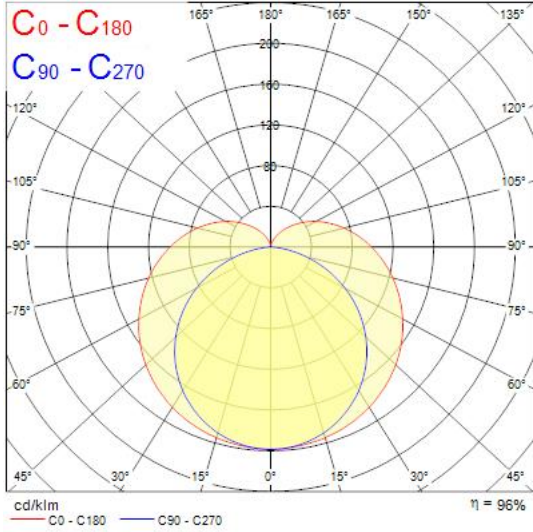

Features

- LED T5 replacement batten, high output range: more lumens per meter with efficiency up to 125 lum/watt, seamless linking (up to 10M), Ideal for direct lighting such as under cabinet or in kitchens, 150 degree beam angle, includes switch, includes 0.30m stripped cable, white polycarbonate body, includes standard and tilting brackets

Product Overview

Product name	LED PIPE G2 L600 HIGH OUTPUT WW
Technology	LED
Housing	PC Polycarbonate
E-number SE	7505149
Fixture luminous flux (lm)	900
Luminaire efficacy (lm/W)	100
Colour temperature (K)	3000
Light colour	Warm White
CRI (Ra)	80
Colour Variation Initial (SDCM)	6
Photobiological Risk Group	RG0
Total power consumption (W)	9
Electrical protection	Class II
Housing colour	White
IP rating	IP20
IK rating	IK02
Product EAN number	5410288510422
Warranty	3 years

Photometry

Technical drawings

L	H	W
300	35	24
600	35	24
900	35	24
1200	35	24
1500	35	24