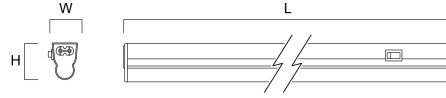

Technical drawings

L	H	W
300	35	24
600	35	24
900	35	24
1200	35	24
1500	35	24