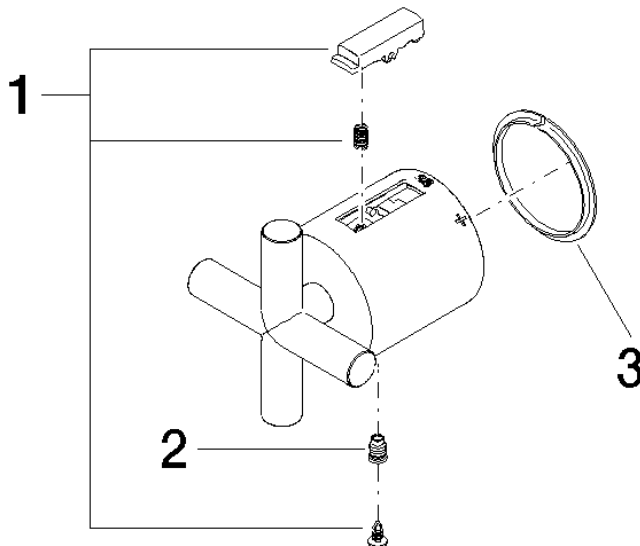

Handle - Platinum

SPARE PARTS

90 17 33 022 00 Product version from 4/1/2025

Handle - Platinum

SPARE PARTS

90 17 33 022 00 Product version from 4/1/2025

90 17 33 022 00 Product version from 4/1/2025

Parts for other finishes can be found here: [Chrome](#)

Spare parts list

No.	Item Number	Name	Quantity used	Delivery time
3	90 28 10 193 00 90	Support ring for thermostat handle -	1.00	14
1	90 21 33 011 00-13	Repair kit for thermostat handle - black	1.00	14
2	90 31 11 517 00 90	Bolt for thermostat handle M5 -	1.00	14