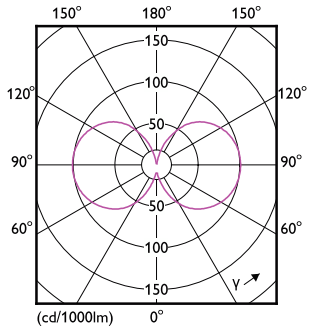

Maatschets

Product	D	C
MAS LEDBulbND7.3-100W E27 840 A60 CL GUE	60 mm	104 mm

Fotometrische gegevens

Spectral Power Distribution Colour - MAS LEDBulbND7.3-100W E27 840 A60 CL GUE

General uniform lighting - MAS LEDBulbND7.3-100W E27 840 A60 CL GUE

MASTER LEDbulb Ultra Efficient

Fotometrische gegevens

Light Distribution Diagram - MAS LEDBulbND7.3-100W E27 840 A60 CL GUE

Levensduur

Life Expectancy Diagram - MAS LEDBulbND7.3-100W E27 840 A60 CL GUE

Lumen Maintenance Diagram - MAS LEDBulbND7.3-100W E27 840 A60 CL GUE