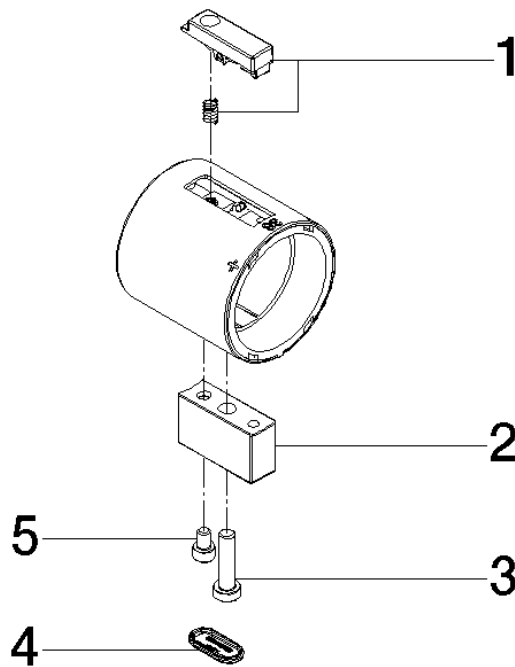

Handle Thermostat Ø48mm - Chrome

SPARE PARTS

90 17 33 019 00 Product version from 4/1/2025

Handle Thermostat Ø48mm - Chrome

SPARE PARTS

90 17 33 019 00 Product version from 4/1/2025

90 17 33 019 00 Product version from 4/1/2025

Parts for other finishes can be found here: Brushed Platinum

Spare parts list

| No. | Item Number | Name | Quantity used | Delivery time |
|-----|--------------------|--|---------------|---------------|
| 1 | 90 21 33 011 00-13 | Repair kit for thermostat handle - black | 1.00 | 14 |
| 5 | 09 30 30 031 90 | Mounting Cylinder head screw with hexagon socket M4 x 6 mm - | 1.00 | 14 |
| 4 | 90 31 20 132 00 90 | Oblong hole plug 20 x 9,1 x 2,5 mm - | 1.00 | 14 |
| 3 | 90 30 30 140 00 90 | Bolt M5 x 20 mm - | 1.00 | 14 |
| 2 | 90 17 33 019 01-00 | Handle 11 x 11 x 20 mm - Chrome | 1.00 | 20 |