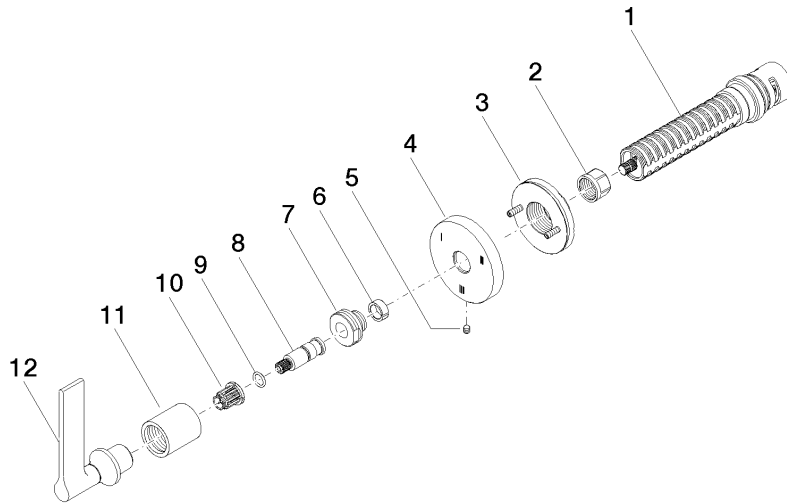

36 210 819

Ersatzteile für die
anderen
Oberflächenvarianten
finden Sie hier:
Chrom