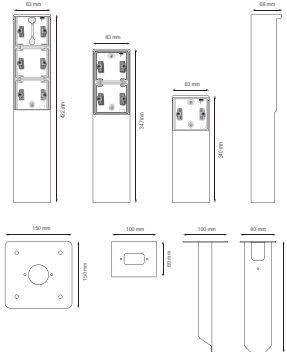

Faster and easier installation:

- all connections terminals are located at the top of the base:
 - to ensure all wires can be cut and stripped at the same length
 - to guarantee more space under the mechanism, so you can easily fold the wires and place the mechanism in the flush-mounting box without the wiring pushing it back up.

Technical data

Splashproof garden post with threefold socket outlet, side earthing and spike, white. Handmade product: small deviations in form may occur

- Function: – wall socket outlet
 - contact buses with a large contact surface that do not rest on the base in order to be connected
- Maximum MCB rating: 16 A (1.5 mm²) / 20 A (2.5 mm²) (limited by national installation rules)
- Number of mechanisms: 3
- Protection degree: IP55 for the combination of a socket outlet and a splashproof mounting box
- Impact resistance: The combination of a Hydro mechanism and a flush- or surface-mounting box has an impact resistance of IK07 with a minimum temperature of -25 °C and a maximum temperature of 55 °C
- Colour: white (coloured in mass, approximately NCS S 0502 - Y50R, RAL 9010)
- Dimensions (HxWxD): 422 x 83 x 68 mm
- Certification marks: KEMA, ÖVE, SEMKO
- Marking: CE

niko

- Material housing: stainless steel

$\frac{h}{3} \leq \frac{16 A}{250 \text{ Vac}}$ **CE**

Dimensions

Wiring diagram