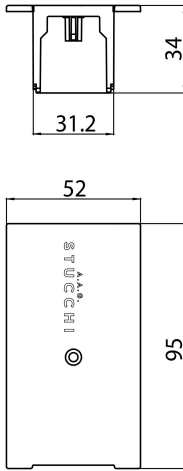

ONETRACK RECESS COVER END FEED WHITE S-9001-R/6-W 9200741

Technical drawings

Data table

GENERAL DATA

Product name	ONETRACK RECESS COVER END FEED WHITE S-9001-R/6-W
Technology	Accessory
Accessory type	Electrical
Type of accessory	Cover
Housing	PC Polycarbonate
Mount	Track mounting
General application	Museums & Galleries, Office
ETIM Class	EC002557
Warranty	5 years