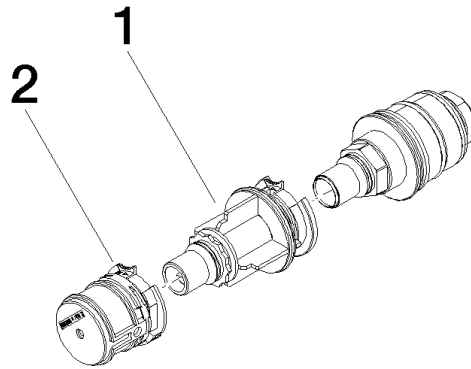

90 15 02 065 00 90

Thermostat cartridge with control unit Ø 44 x 147 mm -

SPARE PARTS

90 15 02 065 00 90

Thermostat cartridge with control unit Ø 44 x 147 mm -

SPARE PARTS

90 15 02 065 00 90

90 15 02 065 00 90

Spare parts list

No.	Item Number	Name	Quantity used	Delivery time
1	12 178 970 90	Extension 46 mm -	1.00	14
2	90 30 40 010 00 90	Controller for thermostat cartridges -	1.00	14