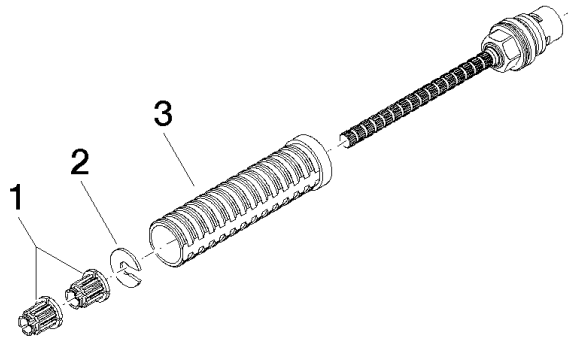

90 90 03 157 00 90

Head part clockwise closing 1/2" -

SPARE PARTS

---

90 90 03 157 00 90

Head part clockwise closing 1/2" -

SPARE PARTS

---

### Spare parts list

No.	Item Number	Name	Quantity used	Delivery time
3	90 18 40 077 01 90	Sleeve -	1.00	14
1	90 12 12 002 00 90	Fixing cap white Ø 15 x 12 mm -	2.00	14
2	09 16 01 026 90	Ring 19 x 19,5 x 1,5 mm -	1.00	14