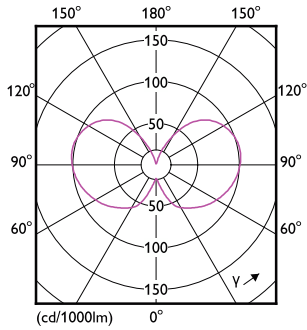

Maatschets

Product	D	C
MAS LEDBulbND2.3-40W E27 840 A60 FR G UE	60 mm	104 mm

Fotometrische gegevens

General uniform lighting - MAS LEDBulbND2.3-40W E27 840 A60 FR G UE

Spectral Power Distribution Colour - MAS LEDBulbND2.3-40W E27 840 A60
FR G UE

MASTER LEDbulb Ultra Efficient

Fotometrische gegevens

Light Distribution Diagram - MAS LEDBulbND2.3-40W E27 840 A60 FR G UE

Levensduur

Life Expectancy Diagram - MAS LEDBulbND2.3-40W E27 840 A60 FR G UE

Lumen Maintenance Diagram - MAS LEDBulbND2.3-40W E27 840 A60 FR G UE