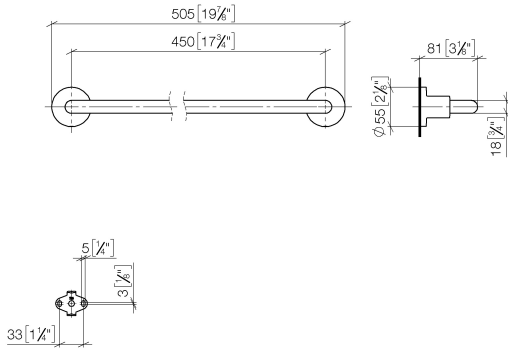

83 045 892 Product version from 4/1/2024

- gauge 450 mm
- width 505mm
- height 55 mm
- rosette Ø 55 mm
- 81mm projection

Fits TARA

	Platinum	83 045 892-08
	Chrome	83 045 892-00
	Brushed Platinum	83 045 892-06
	Dark Chrome	83 045 892-19
	Brushed Durabronze (23kt Gold)	83 045 892-28
	Matte Black	83 045 892-33
	Brushed Gold (PVD)	83 045 892-37
	Brushed Dark Brass (PVD)	83 045 892-39
	Brushed Bronze (PVD)	83 045 892-42
	Brushed Dark Bronze (PVD)	83 045 892-43
	Brushed Champagne (22kt Gold)	83 045 892-46
	Champagne (22kt Gold)	83 045 892-47
	Brushed Chrome	83 045 892-93
	Brushed Dark Platinum	83 045 892-99

83 045 892 Product version from 4/1/2024

mm [inches]

83 045 892 Product version from 4/1/2024

Parts for other finishes can be found here: [Chrome](#)

Spare parts list

No.	Item Number	Name	Quantity used	Delivery time
5	09 30 30 071 90	Mounting Hexagonal bolt with thread as far as head M10 x 20 mm -	2.00	14
1	05 28 22 588 00-08	Holder for towel rail 468 x 40 x 18 mm - Platinum	1.00	54
3	04 31 11 113 00 90	Mounting Threaded pin M5 x 12 mm -	2.00	14
4	09 30 11 046 90	Washer Ø 10,5 -	2.00	14
6	05 17 20 739 00 90	Attachment set 150 x 65 x 10 mm -	2.00	14
2	08 17 89 505-08	Holder universal 60 x 100 x 60 mm - Platinum	2.00	54