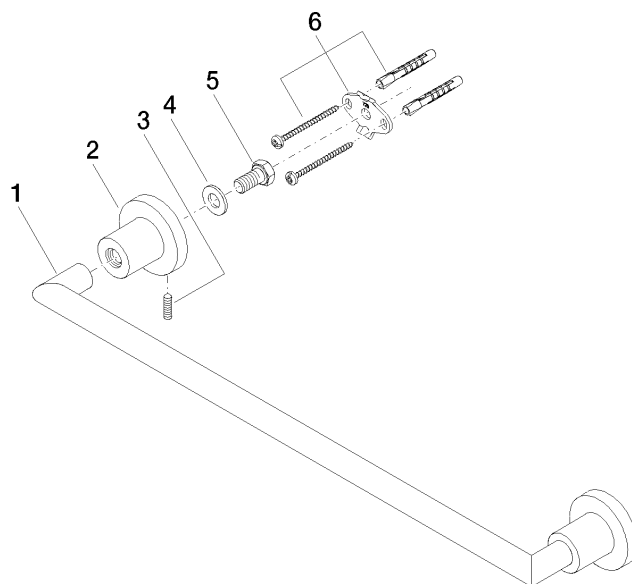

83 045 892 Product version from 4/1/2024

- gauge 450 mm
- width 505mm
- height 55 mm
- rosette Ø 55 mm
- 81mm projection

Fits TARA

	Platinum	83 045 892-08
	Chrome	83 045 892-00
	Brushed Platinum	83 045 892-06
	Dark Chrome	83 045 892-19
	Brushed Durabronze (23kt Gold)	83 045 892-28
	Matte Black	83 045 892-33
	Brushed Gold (PVD)	83 045 892-37
	Brushed Dark Brass (PVD)	83 045 892-39
	Brushed Bronze (PVD)	83 045 892-42
	Brushed Dark Bronze (PVD)	83 045 892-43
	Brushed Champagne (22kt Gold)	83 045 892-46
	Champagne (22kt Gold)	83 045 892-47
	Brushed Chrome	83 045 892-93
	Brushed Dark Platinum	83 045 892-99

83 045 892 Product version from 4/1/2024

mm [inches]

83 045 892 Product version from 4/1/2024

Parts for other finishes can be found here: [Chrome](#)

Spare parts list

No.	Item Number	Name	Quantity used	Delivery time
5	09 30 30 071 90	Mounting Hexagonal bolt with thread as far as head M10 x 20 mm -	2.00	14
1	05 28 22 588 00-08	Holder for towel rail 468 x 40 x 18 mm - Platinum	1.00	54
3	04 31 11 113 00 90	Mounting Threaded pin M5 x 12 mm -	2.00	14
4	09 30 11 046 90	Washer Ø 10,5 -	2.00	14
6	05 17 20 739 00 90	Attachment set 150 x 65 x 10 mm -	2.00	14
2	08 17 89 505-08	Holder universal 60 x 100 x 60 mm - Platinum	2.00	54