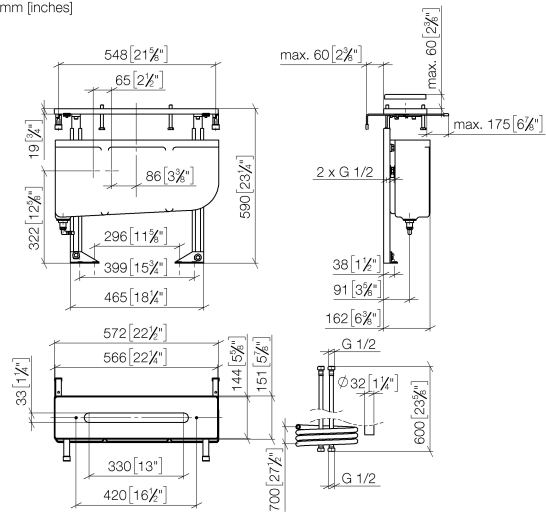

12 614 970 90 Product version from 3/9/2015 to 10/23/2019

- height adjustable
- 1/2" connection
- retaining screws and plugs
- 2x 1/2" x 1/2" x 600mm high pressure hose
- brass washers
- assembly kit with installation plate
- spacer posts
- installation plate 566 x 144 mm
- angle valves, variable in height and laterally

for deck-mounted tub/shower sets for tile mounting

12 614 970 90 Product version from 3/9/2015 to 10/23/2019

mm [inches]

12 614 970 90 Product version from 3/9/2015 to 10/23/2019

Spare parts list

No.	Item Number	Name	Quantity used	Delivery time
8	90 17 20 900 00 90	Connection -	1.00	82
1	09 30 30 005 90	Mounting Countersunk screw with slit M6 x 100 mm -	2.00	14
7	09 23 10 010 90	Mounting with collar Screw connection 1/2" -	1.00	14
9	12 503 970 90	High pressure hose 1/2" x 1/2" x 600 mm -	1.00	14
5	04 17 02 004 00 90	Connection -	2.00	14
3	09 30 11 155 90	Mounting -	2.00	14
2	09 28 01 005 90	Mounting -	1.00	14
4	09 30 11 014 90	Disc -	2.00	14
6	09 23 01 160 90	Insert -	1.00	14