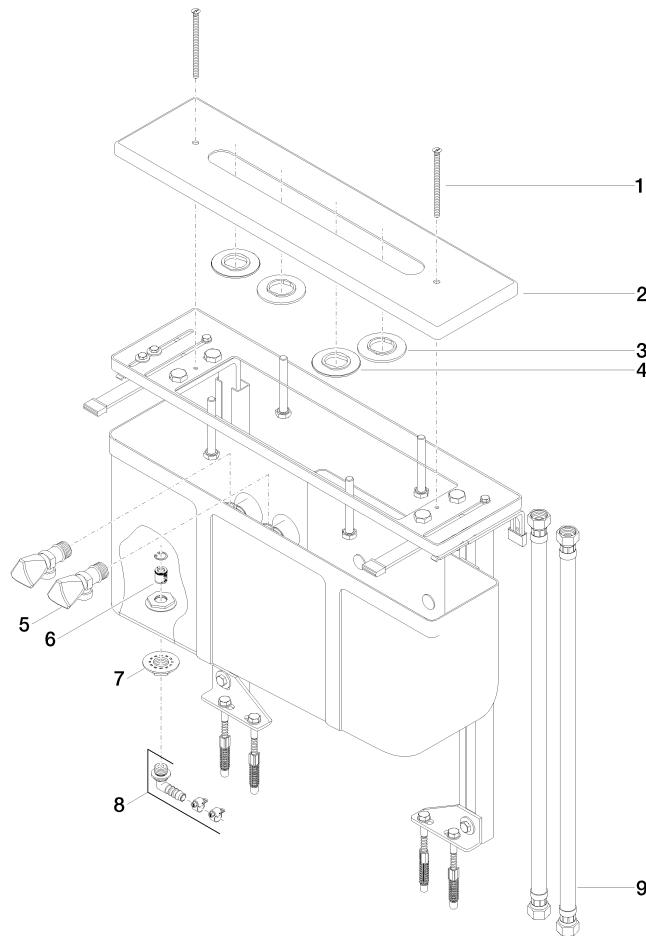

12 614 970 90 Product version from 3/9/2015 to 10/23/2019

- height adjustable
- 1/2" connection
- retaining screws and plugs
- 2x 1/2" x 1/2" x 600mm high pressure hose
- brass washers
- assembly kit with installation plate
- spacer posts
- installation plate 566 x 144 mm
- angle valves, variable in height and laterally

for deck-mounted tub/shower sets for tile mounting

12 614 970 90 Product version from 3/9/2015 to 10/23/2019

mm [inches]

12 614 970 90 Product version from 3/9/2015 to 10/23/2019

Spare parts list

No.	Item Number	Name	Quantity used	Delivery time
8	90 17 20 900 00 90	Connection -	1.00	82
1	09 30 30 005 90	Mounting Countersunk screw with slit M6 x 100 mm -	2.00	14
7	09 23 10 010 90	Mounting with collar Screw connection 1/2" -	1.00	14
9	12 503 970 90	High pressure hose 1/2" x 1/2" x 600 mm -	1.00	14
5	04 17 02 004 00 90	Connection -	2.00	14
3	09 30 11 155 90	Mounting -	2.00	14
2	09 28 01 005 90	Mounting -	1.00	14
4	09 30 11 014 90	Disc -	2.00	14
6	09 23 01 160 90	Insert -	1.00	14