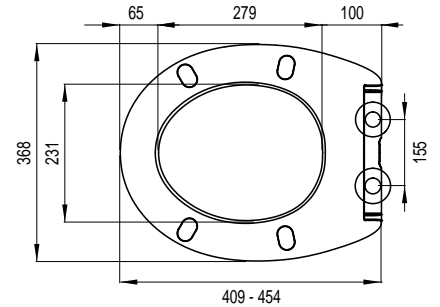

TOILET SEATS

AQUARIUS S

Color: **white**

Ident No.: **1409267301**

EAN code: 8711778221130

Installation method

- Suitable for back to wall, floor mounted WC and wall hung WC

Properties

- Material: duroplast
- Weight: 2,8 kg
- Softclose
- Slim line
- Detachable with quick-release system
- Off-set adjustable stainless steel hinges
- Scratch and wear resistant
- M6 bolts
- 4 replaceable buffers
- Easy fixation from above (Topfix)
- Persistent color

CENTAUR

Color: **white**

Ident No.: **1409262201**

EAN code: 8711778117587

Installation method

- Suitable for back to wall, floor mounted WC and wall hung WC

Properties

- Material: thermodur
- Weight: 2,3 kg
- Height adjustable stainless steel hinges
- Load-bearing capacity lid 175 kg, 150 kg seat
- Scratch and wear resistant
- M6 bolts
- 4 replaceable buffers
- Easy fixation with special wrench
- Persistent color

Color: **pergamon**

Ident No.: **140926214**

EAN code: 8711778119734

LEO

Color: **white**

Ident No.: **1409261401**

EAN code: 8711778117464

Installation method

- Suitable for back to wall, floor mounted WC and wall hung WC

Properties

- Material: duroplast
- Weight: 2,76 kg
- Off-set adjustable stainless steel hinges
- Load-bearing capacity lid 175 kg, 150 kg seat
- Scratch and wear resistant
- M6 bolts
- 2 replaceable buffers
- Easy fixation with special wrench
- Cover and seat connected with stainless steel screw hinge
- Persistent color

Color: **pergamon**

Ident No.: **1409261414**

EAN code: 8711778117501