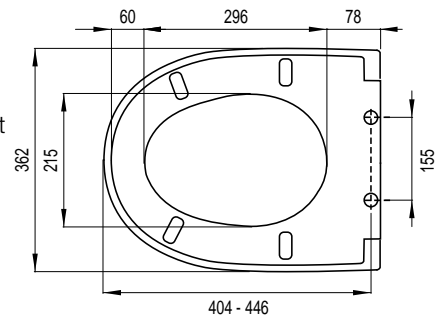

EAN code: 8711778221192

Installation method

- Suitable for back to wall, floor mounted WC and wall hung WC in D-model

Properties

- Material: duroplast
- Weight: 2,3 kg
- Softclose
- Slim line
- Detachable with quick-release system
- Off-set adjustable stainless steel hinges
- Scratch and wear resistant
- M6 bolts
- 4 replaceable buffers
- Easy fixation from above (Topfix)
- Persistent color

D-STAR 300

Color: **white**

Ident No.: **1409263401**

EAN code: 8711778159563

Installation method

- Suitable for back to wall, floor mounted WC and wall hung WC in D-model

Properties

- Material: thermodur
- Weight: 2,62 kg
- Detachable with quick-release system
- Off-set adjustable stainless steel hinges
- Load-bearing capacity lid 175 kg, 150 kg seat
- Scratch and wear resistant
- M6 bolts
- 4 replaceable buffers
- Easy fixation from above (Topfix)
- Persistent color

D-STAR 300 S

Color: **white**

Ident No.: **1409263501**

EAN code: 8711778159587

Installation method

- Suitable for back to wall, floor mounted WC and wall hung WC in D-model

Properties

- Material: thermodur
- Weight: 2,67 kg
- Softclose
- Detachable with quick-release system
- Off-set adjustable stainless steel hinges
- Load-bearing capacity lid 175 kg, 150 kg seat
- Scratch and wear resistant
- M6 bolts
- 4 replaceable buffers
- Easy fixation from above (Topfix)
- Persistent color