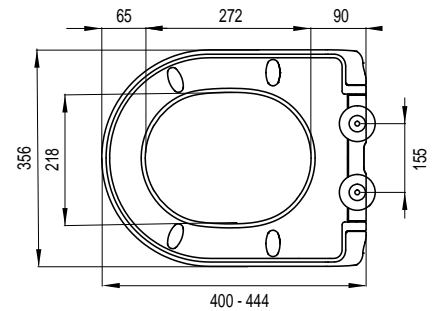

- Material: thermoplast
- Weight: 1,4 kg
- Softclose
- Slim line
- Off-set adjustable stainless steel hinges
- Scratch and wear resistant
- M6 bolts
- 4 replaceable buffers
- Easy fixation from above (Topfix)
- Persistent color