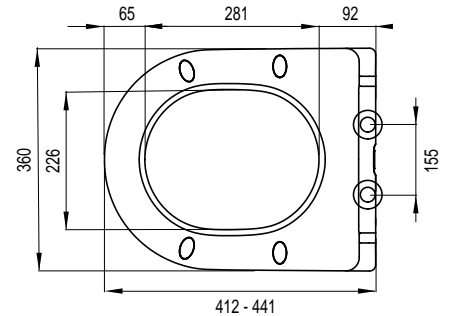

EAN code: 8711778221192

Installation method

- Suitable for back to wall, floor mounted WC and wall hung WC in D-model

Properties

- Material: duroplast
- Weight: 2,3 kg
- Softclose
- Slim line
- Detachable with quick-release system
- Off-set adjustable stainless steel hinges
- Scratch and wear resistant
- M6 bolts
- 4 replaceable buffers
- Easy fixation from above (Topfix)
- Persistent color

D-STAR 300

Color: **white**

Ident No.: **1409263401**

EAN code: 8711778159563

Installation method

- Suitable for back to wall, floor mounted WC and wall hung WC in D-model

Properties

- Material: thermodur
- Weight: 2,62 kg
- Detachable with quick-release system
- Off-set adjustable stainless steel hinges
- Load-bearing capacity lid 175 kg, 150 kg seat
- Scratch and wear resistant
- M6 bolts
- 4 replaceable buffers
- Easy fixation from above (Topfix)
- Persistent color