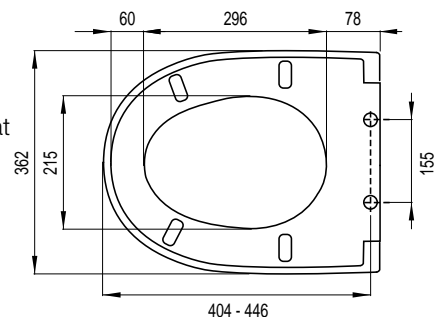

D-STAR 300

Color: **white**

Ident No.: **1409263401**

EAN code: 8711778159563

Installation method

- Suitable for back to wall, floor mounted WC and wall hung WC in D-model

Properties

- Material: thermodur
- Weight: 2,62 kg
- Detachable with quick-release system
- Off-set adjustable stainless steel hinges
- Load-bearing capacity lid 175 kg, 150 kg seat
- Scratch and wear resistant
- M6 bolts
- 4 replaceable buffers
- Easy fixation from above (Topfix)
- Persistent color

D-STAR 300 S

Color: **white**

Ident No.: **1409263501**

EAN code: 8711778159587

Installation method

- Suitable for back to wall, floor mounted WC and wall hung WC in D-model

Properties

- Material: thermodur
- Weight: 2,67 kg
- Softclose
- Detachable with quick-release system
- Off-set adjustable stainless steel hinges
- Load-bearing capacity lid 175 kg, 150 kg seat
- Scratch and wear resistant
- M6 bolts
- 4 replaceable buffers
- Easy fixation from above (Topfix)
- Persistent color