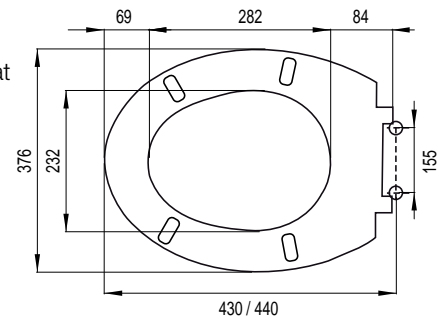

CENTAUR

Color: **white**

Ident No.: **1409262201**

EAN code: 8711778117587

Installation method

- Suitable for back to wall, floor mounted WC and wall hung WC

Properties

- Material: thermodur
- Weight: 2,3 kg
- Height adjustable stainless steel hinges
- Load-bearing capacity lid 175 kg, 150 kg seat
- Scratch and wear resistant
- M6 bolts
- 4 replaceable buffers
- Easy fixation with special wrench
- Persistent color