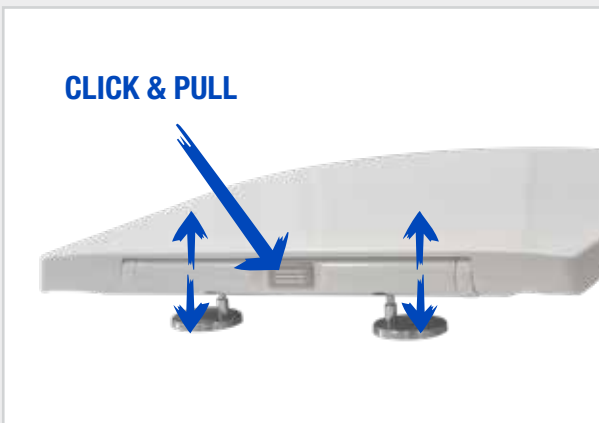

Different shapes of toilet seats for different shapes of toilet bowls

Modern design

Easy fixation from above (Topfix)

Great fitting to different toilet bowls because of off-set adjustable hinges

Quick-release system enable efficient cleaning