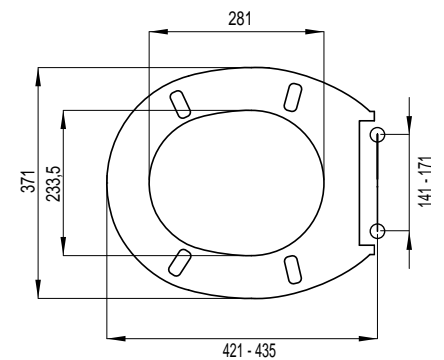

CAPELLA

Color: **white**

Ident No.: **1409262701**

EAN code: 8711778125223

Installation method

- Suitable for back to wall, floor mounted WC and wall hung WC

Properties

- Material: termoplast
- Weight: 1,26 kg
- Softclose
- Off-set adjustable plastic hinges

CARE

Color: **white**

Ident No.: **1409267701**

EAN code: 8711778221178

Installation method

- Suitable for back to wall, floor mounted WC and wall hung WC

Properties

- Material: duroplast
- Weight: 1,4 kg
- Off-set adjustable stainless steel hinges
- Scratch and wear resistant
- M6 bolts
- 4 replaceable buffers
- Easy fixation from above (Topfix)
- Persistent color