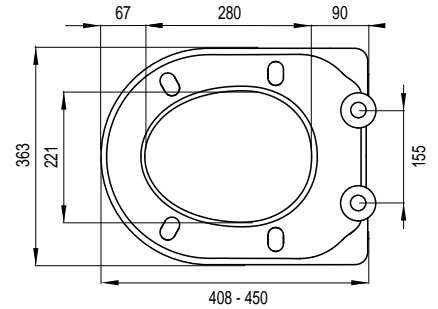

D-STAR 300 S

Color: **white**

Ident No.: **1409263501**

EAN code: 8711778159587

Installation method

- Suitable for back to wall, floor mounted WC and wall hung WC in D-model

Properties

- Material: thermodur
- Weight: 2,67 kg
- Softclose
- Detachable with quick-release system
- Off-set adjustable stainless steel hinges
- Load-bearing capacity lid 175 kg, 150 kg seat
- Scratch and wear resistant
- M6 bolts
- 4 replaceable buffers
- Easy fixation from above (Topfix)
- Persistent color

ZODIAC S

Color: **white**

Ident No.: **1409267501**

EAN code: 8711778221154

Installation method

- Suitable for back to wall, floor mounted WC and wall hung WC in D-model

Properties

- Material: duroplast
- Weight: 2,4 kg
- Softclose
- Slim line
- Detachable with quick-release system
- Off-set adjustable stainless steel hinges
- Scratch and wear resistant
- M6 bolts
- 4 replaceable buffers
- Easy fixation from above (Topfix)
- Persistent color