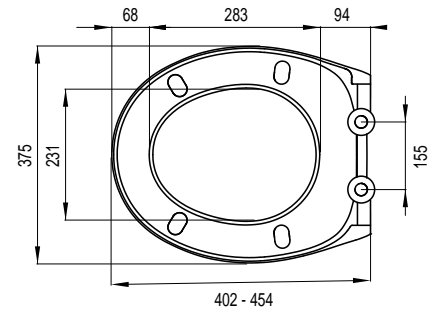

Ident No.: **1409267001**

EAN code: 8711778221109

LIBRA QR

Installation method

- Suitable for back to wall, floor mounted WC and wall hung WC

Properties

- Material: duroplast
- Weight: 2,0 kg
- Detachable with quick-release system
- Off-set adjustable stainless steel hinges
- Scratch and wear resistant
- M6 bolts
- 4 replaceable buffers
- Easy fixation from above (Topfix)
- Persistent color

Color: **white**

Ident No.: **1409267101**

EAN code: 8711778221116

MARS S

Installation method

- Suitable for back to wall, floor mounted WC and wall hung WC

Properties

- Material: duroplast
- Weight: 2,18 kg
- Softclose
- Off-set adjustable stainless steel hinges
- Load-bearing capacity lid 175 kg, 150 kg seat
- Scratch and wear resistant
- M6 bolts
- 4 replaceable buffers
- Easy fixation with special wrench
- Persistent color