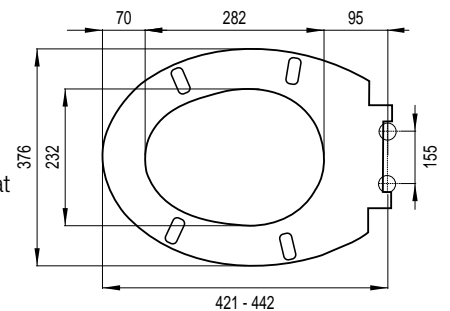

Color: **white**

Ident No.: **1409267101**

EAN code: 8711778221116

MARS S

Installation method

- Suitable for back to wall, floor mounted WC and wall hung WC

Properties

- Material: duroplast
- Weight: 2,18 kg
- Softclose
- Off-set adjustable stainless steel hinges
- Load-bearing capacity lid 175 kg, 150 kg seat
- Scratch and wear resistant
- M6 bolts
- 4 replaceable buffers
- Easy fixation with special wrench
- Persistent color