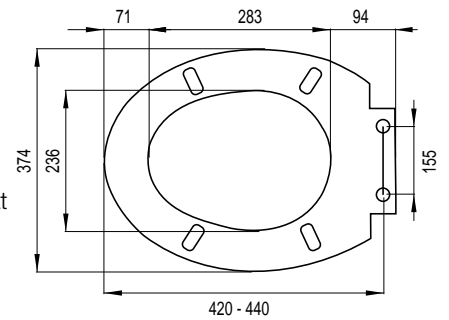

Properties

- Material: duroplast
- Weight: 2,76 kg
- Detachable with quick-release system
- Off-set adjustable stainless steel hinges
- Load-bearing capacity lid 175 kg, 150 kg seat
- Scratch and wear resistant
- M6 bolts
- 4 replaceable buffers
- Easy fixation from above (Topfix)
- Easy fixation with special wrench
- Persistent color