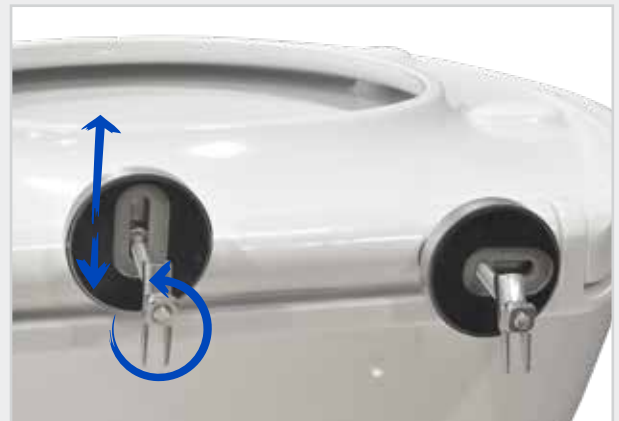

Description

Toilet seat buffers Antares/Star
Toilet seat buffers D-Star
Toilet seat buffers Centaur (from 2009)
Toilet seat buffers Leo (from 2009)
Toilet seat buffers Mars S
Toilet seat buffers Capella

Different shapes of toilet seats for different shapes of toilet bowls

Modern design

Easy fixation from above (Topfix)

Great fitting to different toilet bowls because of off-set adjustable hinges

Quick-release system enable efficient cleaning