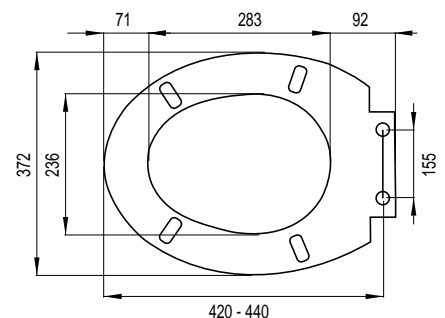

ZODIAC S

Color: **white**

Ident No.: **1409267501**

EAN code: 8711778221154

Installation method

- Suitable for back to wall, floor mounted WC and wall hung WC in D-model

Properties

- Material: duroplast
- Weight: 2,4 kg
- Softclose
- Slim line
- Detachable with quick-release system
- Off-set adjustable stainless steel hinges
- Scratch and wear resistant
- M6 bolts
- 4 replaceable buffers
- Easy fixation from above (Topfix)
- Persistent color

ANTARES S

Color: **white**

Ident No.: **1409264101**

EAN code: 8711778190627

Installation method

- Suitable for back to wall, floor mounted WC and wall hung WC

Properties

- Material: duroplast
- Weight: 2,6 kg
- Softclose
- Detachable with quick-release system
- Off-set adjustable stainless steel hinges
- Scratch and wear resistant
- M6 bolts
- 4 replaceable buffers
- Easy fixation from above (Topfix)
- Persistent color