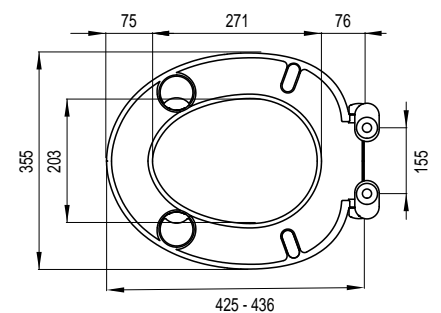

CARE

Color: **white**

Ident No.: **1409267701**

EAN code: 8711778221178

Installation method

- Suitable for back to wall, floor mounted WC and wall hung WC

Properties

- Material: duroplast
- Weight: 1,4 kg
- Off-set adjustable stainless steel hinges
- Scratch and wear resistant
- M6 bolts
- 4 replaceable buffers
- Easy fixation from above (Topfix)
- Persistent color

HINGES

Article number

1409260145
1409260151
1409260146
1409260147
1409260153
1409260144

EAN-Code

8711778159013
8711778000216
8711778159020
8711778159037
8711778166295
8711778125803

Description

Hinge set stainless steel off center for Star and Star S
Hinge set stainless steel off center for D-Star
Hinge set stainless steel for Centaur (from 2009)
Hinge set stainless steel off center for Leo (from 2009)
Hinge set stainless steel off center for Mars S
Hinge set stainless steel off center for Capella