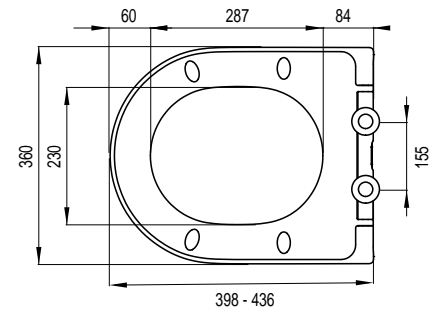

ZODIAC S

Color: **white**

Ident No.: **1409267501**

EAN code: 8711778221154

Installation method

- Suitable for back to wall, floor mounted WC and wall hung WC in D-model

Properties

- Material: duroplast
- Weight: 2,4 kg
- Softclose
- Slim line
- Detachable with quick-release system
- Off-set adjustable stainless steel hinges
- Scratch and wear resistant
- M6 bolts
- 4 replaceable buffers
- Easy fixation from above (Topfix)
- Persistent color