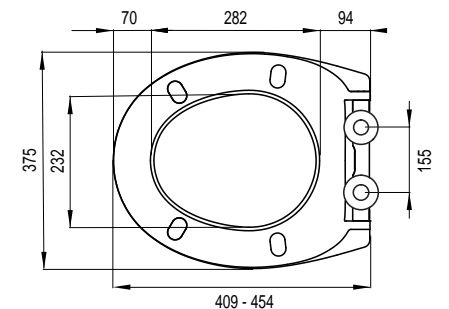

VIRGO S

Color: **white**

Ident No.: **1409267201**

EAN code: 8711778221123

Installation method

- Suitable for back to wall, floor mounted WC and wall hung WC

Properties

- Material: duroplast
- Weight: 2,0 kg
- Softclose
- Detachable with quick-release system
- Off-set adjustable stainless steel hinges
- Scratch and wear resistant
- M6 bolts
- 4 replaceable buffers
- Easy fixation from above (Topfix)
- Persistent color