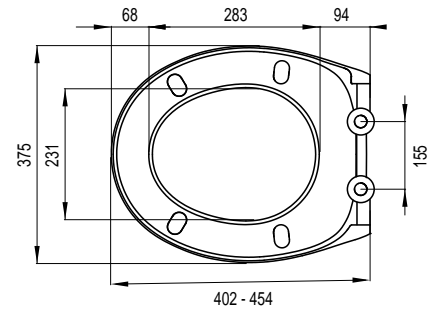

- Material: duroplast
- Weight: 2,0 kg
- Off-set adjustable stainless steel hinges
- Scratch and wear resistant
- M6 bolts
- 4 replaceable buffers
- Easy fixation from below
- Persistent color

Color: **white**