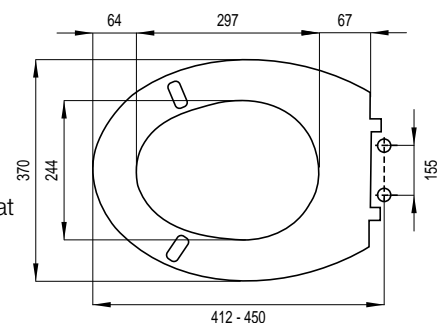

Properties

- Material: duroplast
- Weight: 2,76 kg
- Off-set adjustable stainless steel hinges
- Load-bearing capacity lid 175 kg, 150 kg seat
- Scratch and wear resistant
- M6 bolts
- 2 replaceable buffers
- Easy fixation with special wrench
- Cover and seat connected with stainless steel screw hinge
- Persistent color