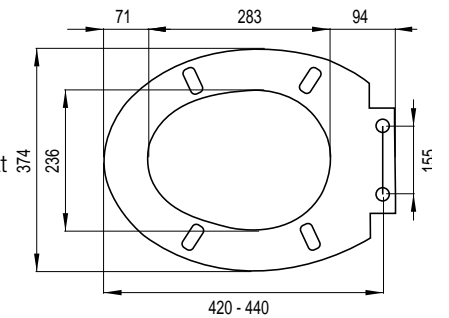

Properties

- Material: duroplast
- Weight: 2,82 kg
- Softclose
- Detachable with quick-release system
- Off-set adjustable stainless steel hinges
- Load-bearing capacity lid 175 kg, 150 kg seat
- Scratch and wear resistant
- M6 bolts
- 4 replaceable buffers
- Easy fixation from above (Topfix)
- Easy fixation with special wrench
- Persistent color