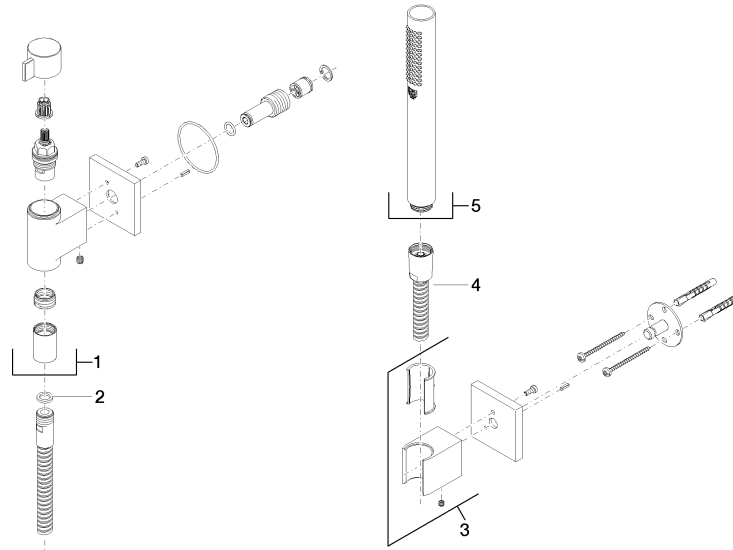

Technical data:

- rosette for wall elbow 60 x 60mm
- rosette for shower holder 60 x 60mm
- 1/2" wall elbow
- 3/8" shower outlet

Notes:

	Platinum	27 809 985-08
	Chrome	27 809 985-00
	Brushed Platinum	27 809 985-06
	Dark Chrome	27 809 985-19
	Brushed Light Gold (PVD)	27 809 985-27
	Brushed Durabronze (23kt Gold)	27 809 985-28
	Brushed Gold (PVD)	27 809 985-37
	Brushed Dark Brass (PVD)	27 809 985-39
	Brushed Bronze (PVD)	27 809 985-42
	Brushed Dark Bronze (PVD)	27 809 985-43
	Brushed Champagne (22kt Gold)	27 809 985-46
	Champagne (22kt Gold)	27 809 985-47
	Brushed Chrome	27 809 985-93
	Brushed Dark Platinum	27 809 985-99

Recommended miscellaneous

- Concealed wall elbow -** 35 085 970 90
- min. recess depth 90 mm
 - max. recess depth 163 mm

27 809 985 Product version up to 6/3/2020

mm [inches]

Flow rate chart

Codes & Standards

DIN 4109

EN 1717

ISO 3822

Scottish Water
Byelaws

UK Water Supply
Regulations

Ü-Zeichen

Hand shower set with individual rosettes with volume control - Platinum

SERIES SPECIFIC

27 809 985 Product version up to 6/3/2020

Certificates and sustainability

WRAS_2207

Belgaqua_21-024-2 LGA_29

Belgaqua_25-344-2

Spare parts list

No.	Item Number	Name	Quantity used	Delivery time
5	28 019 979-08	Hand shower - Platinum	1.00	-
Spare part can no longer be ordered, please order the replacement item				
4	90 30 02 072 00-08	Metal shower hose 1/2" x 3/8" x 1250 mm - Platinum	1.00	54
2	90 14 20 026 00 90	Washer 14 x 8 x 2 mm Centellen WS 3820 -	1.00	14
3	28 050 980-08	Wall bracket - Platinum	1.00	54
1	28 451 985-08	SYMETRICS Wall elbow with volume control - Platinum	1.00	-
Spare part can no longer be ordered, please order the replacement item				