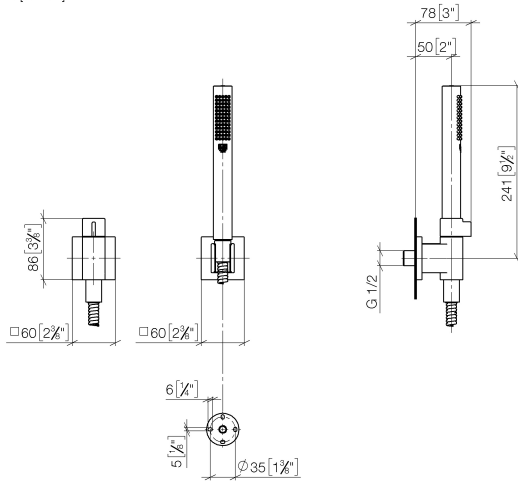

27 809 985 Product version up to 6/3/2020

- with volume control
- COMPACT RAIN, max. flow rate 15 l/min (at 3 bar)
- Function from: 5 l/min
- inherently safe from back flow
- with anti-scale system
- metal shower hose 1250mm with integrated anti-twist protection

Technical data:

- rosette for wall elbow 60 x 60mm
- rosette for shower holder 60 x 60mm
- 1/2" wall elbow
- 3/8" shower outlet

Notes:

	Platinum	27 809 985-08
	Chrome	27 809 985-00
	Brushed Platinum	27 809 985-06
	Dark Chrome	27 809 985-19
	Brushed Light Gold (PVD)	27 809 985-27
	Brushed Durabronze (23kt Gold)	27 809 985-28
	Brushed Gold (PVD)	27 809 985-37
	Brushed Dark Brass (PVD)	27 809 985-39
	Brushed Bronze (PVD)	27 809 985-42
	Brushed Dark Bronze (PVD)	27 809 985-43
	Brushed Champagne (22kt Gold)	27 809 985-46
	Champagne (22kt Gold)	27 809 985-47
	Brushed Chrome	27 809 985-93
	Brushed Dark Platinum	27 809 985-99

Recommended miscellaneous

- Concealed wall elbow -** 35 085 970 90
- min. recess depth 90 mm
 - max. recess depth 163 mm

27 809 985 Product version up to 6/3/2020

mm [inches]

Flow rate chart

Codes & Standards

27 809 985 Product version up to 6/3/2020

Certificates and sustainability

WRAS_2207

Belgaqua_21-024-2 LGA_29

Belgaqua_25-344-2

Spare parts list

No.	Item Number	Name	Quantity used	Delivery time
5	28 019 979-08	Hand shower - Platinum	1.00	-
Spare part can no longer be ordered, please order the replacement item				
4	90 30 02 072 00-08	Metal shower hose 1/2" x 3/8" x 1250 mm - Platinum	1.00	54
2	90 14 20 026 00 90	Washer 14 x 8 x 2 mm Centellen WS 3820 -	1.00	14
3	28 050 980-08	Wall bracket - Platinum	1.00	54
1	28 451 985-08	SYMETRICS Wall elbow with volume control - Platinum	1.00	-
Spare part can no longer be ordered, please order the replacement item				