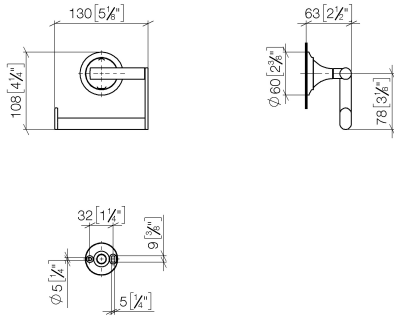

83 500 809 Product version from 4/1/2024

- width 130mm
- height 108 mm
- rosette Ø 60 mm
- 63mm projection

	Brushed Durabross (23kt Gold)	83 500 809-28
	Chrome	83 500 809-00
	Brushed Platinum	83 500 809-06
	Platinum	83 500 809-08
	Dark Chrome	83 500 809-19
	Brushed Gold (PVD)	83 500 809-37
	Brushed Dark Brass (PVD)	83 500 809-39
	Brushed Bronze (PVD)	83 500 809-42
	Brushed Dark Bronze (PVD)	83 500 809-43
	Brushed Champagne (22kt Gold)	83 500 809-46
	Champagne (22kt Gold)	83 500 809-47
	Brushed Dark Platinum	83 500 809-99

83 500 809 Product version from 4/1/2024

mm [inches]

83 500 809 Product version from 4/1/2024

Parts for other finishes can be found here: [Chrome](#)

Spare parts list

No.	Item Number	Name	Quantity used	Delivery time
1	05 30 31 025 00 90	Mounting Bolt Round head 4,5 x 60 mm -	1.00	14
2	90 17 20 759 00 90	Holder Wall plate Ø 45 x 16 mm -	1.00	14