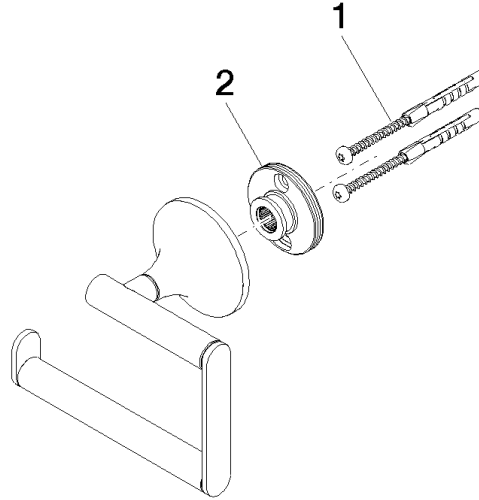

83 500 809 Product version from 4/1/2024

- width 130mm
- height 108 mm
- rosette Ø 60 mm
- 63mm projection

	Brushed Durabross (23kt Gold)	83 500 809-28
	Chrome	83 500 809-00
	Brushed Platinum	83 500 809-06
	Platinum	83 500 809-08
	Dark Chrome	83 500 809-19
	Brushed Gold (PVD)	83 500 809-37
	Brushed Dark Brass (PVD)	83 500 809-39
	Brushed Bronze (PVD)	83 500 809-42
	Brushed Dark Bronze (PVD)	83 500 809-43
	Brushed Champagne (22kt Gold)	83 500 809-46
	Champagne (22kt Gold)	83 500 809-47
	Brushed Dark Platinum	83 500 809-99

83 500 809 Product version from 4/1/2024

mm [inches]

83 500 809 Product version from 4/1/2024

Parts for other finishes can be found here: [Chrome](#)

Spare parts list

No.	Item Number	Name	Quantity used	Delivery time
1	05 30 31 025 00 90	Mounting Bolt Round head 4,5 x 60 mm -	1.00	14
2	90 17 20 759 00 90	Holder Wall plate Ø 45 x 16 mm -	1.00	14