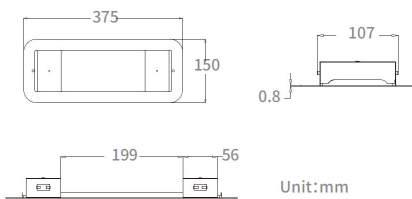

Features

- LiFeSafe PRO Bulkhead IP65 RCSD MTG KIT. White steel recessing kit for LiFeSafe PRO bulkhead. 6-year warranty.

Product Overview

Product name	LIFESAFE PRO BULKHEAD IP65 RCSD MTG KIT
Technology	Accessory
Housing	PC Polycarbonate
Mount	Ceiling recessed mounting, Wall recessed
General application	Education, Hospitality, Logistics & Industry, Museums & Galleries, Office
ETIM Class	EC002557
Housing colour	White
Product EAN number	5410288388229
Warranty	6 years

Technical drawings

Data table

LIFESAFE PRO BULKHEAD IP65 RCSD MTG KIT 0038822

GENERAL DATA

Product name	LIFESAFE PRO BULKHEAD IP65 RCSD MTG KIT
Technology	Accessory
Accessory type	Mounting
Type of accessory	Fixing clamp / bracket
Housing	PC Polycarbonate
Mount	Ceiling recessed mounting, Wall recessed
General application	Education, Hospitality, Logistics & Industry, Museums & Galleries, Office
ETIM Class	EC002557
Warranty	6 years

ELECTRICAL DATA

Control gear required	No
-----------------------	----

PHYSICAL DATA

Housing colour	White
Nominal Product Length (mm)	375
Nominal Product Width (mm)	150
Nominal Product Height (mm)	57
Weight (kg)	0.48
Recessed Depth (mm)	57

PACKAGING

Product EAN number	5410288388229
Packaging single length / height (cm)	32.0
Packaging single width (cm)	20.0
Packaging single depth (cm)	11.0
DUN14 (inner)	05410288388229
Units per outer package	1
Packaging outer length / height (cm)	32.0
Packaging outer width (cm)	20.0
Packaging outer depth (cm)	11.0