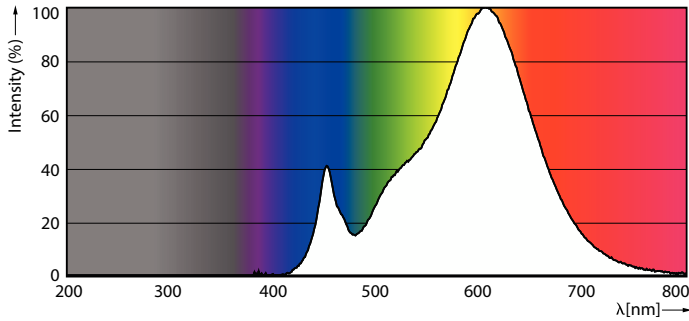

CorePro LEDbulb - Plastic

Fotometrische gegevens

Spectral Power Distribution Colour - CorePro LEDbulb ND 13-100W A60 E27 827