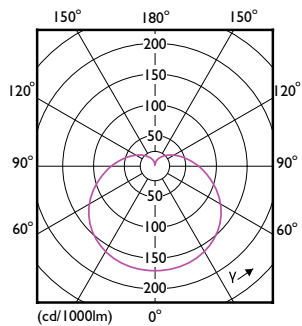

Fotometrische gegevens

Light Distribution Diagram - CorePro LEDbulb ND 13-100W A60 E27 827

General uniform lighting - CorePro LEDbulb ND 13-100W A60 E27 827