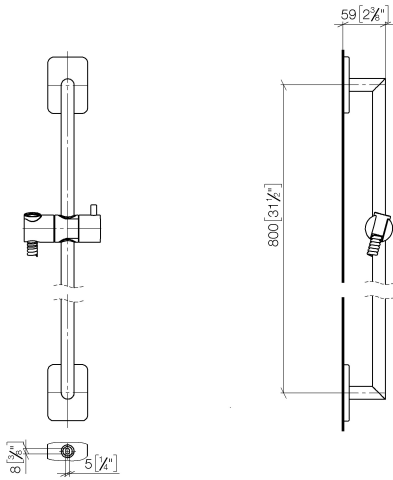

26 413 710

- shower hose connector 3/8"
- metal shower hose 1750mm with integrated anti-twist protection
- slide bar

technical data:

- gauge 800 mm
- rosette 78 x 55 mm
- Pipe diameter 18 mm
- inherently safe from back flow

Required miscellaneous

	Hand shower 130 mm - Brushed Platinum	28 016 979-06
---	--	---------------

Required miscellaneous

	SERIES-VARIOUS Hand shower - Brushed Platinum	28 029 979-06
---	--	---------------

26 413 710

mm [inches]

Codes & Standards

ASME A112.18.1	cUPC	Scottish Water Byelaws	UK Water Supply Regulations
----------------	------	---------------------------	--------------------------------

XP P 41-280

Certificates and sustainability

ACS_20 ACC LY	WRAS_2009	IAPMO_4976
---------------	-----------	------------

26 413 710

Spare parts list

No.	Item Number	Name	Quantity used	Delivery time
6	28 322 970-06	Metal shower hose 1/2" x 3/8" x 1750 mm - Brushed Platinum	1.00	14
3	09 31 11 013 90	Mounting Threaded pin with hexagon socket with cup point M5 x16 mm -	2.00	14
1	05 30 31 025 00 90	Mounting Bolt Round head 4,5 x 60 mm -	2.00	14
4	05 28 22 590 01-06	Pipe for shower set 21 x 818 x 60 mm - Brushed Platinum	1.00	20
2	09 27 71 005-06	Rosette 55 x 78 x 8 mm - Brushed Platinum	2.00	-
Spare part can no longer be ordered, please order the replacement item				
5	12 580 970-06	Slide unit - Brushed Platinum	1.00	20