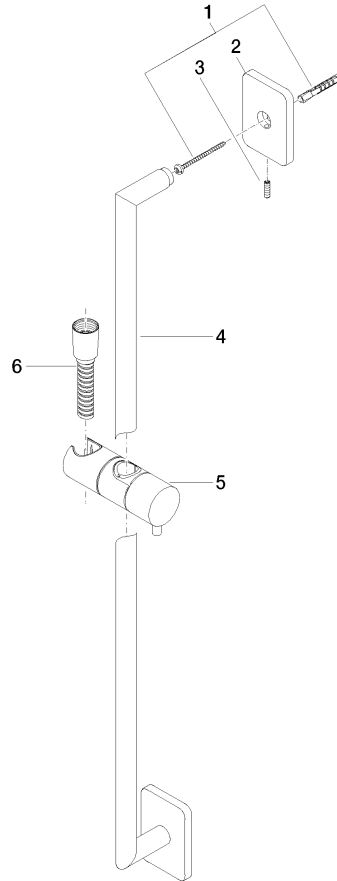

26 413 710

- shower hose connector 3/8"
- metal shower hose 1750mm with integrated anti-twist protection
- slide bar

technical data:

- gauge 800 mm
- rosette 78 x 55 mm
- Pipe diameter 18 mm
- inherently safe from back flow

Required miscellaneous

	Hand shower 130 mm - Brushed Platinum	28 016 979-06
---	--	---------------

Required miscellaneous

	SERIES-VARIOUS Hand shower - Brushed Platinum	28 029 979-06
---	--	---------------

26 413 710

mm [inches]

Codes & Standards

ASME A112.18.1	cUPC	Scottish Water Byelaws	UK Water Supply Regulations
----------------	------	---------------------------	--------------------------------

XP P 41-280

Certificates and sustainability

ACS_20 ACC LY	WRAS_2009	IAPMO_4976
---------------	-----------	------------

26 413 710

Spare parts list

No.	Item Number	Name	Quantity used	Delivery time
6	28 322 970-06	Metal shower hose 1/2" x 3/8" x 1750 mm - Brushed Platinum	1.00	14
3	09 31 11 013 90	Mounting Threaded pin with hexagon socket with cup point M5 x16 mm -	2.00	14
1	05 30 31 025 00 90	Mounting Bolt Round head 4,5 x 60 mm -	2.00	14
4	05 28 22 590 01-06	Pipe for shower set 21 x 818 x 60 mm - Brushed Platinum	1.00	20
2	09 27 71 005-06	Rosette 55 x 78 x 8 mm - Brushed Platinum	2.00	-
Spare part can no longer be ordered, please order the replacement item				
5	12 580 970-06	Slide unit - Brushed Platinum	1.00	20