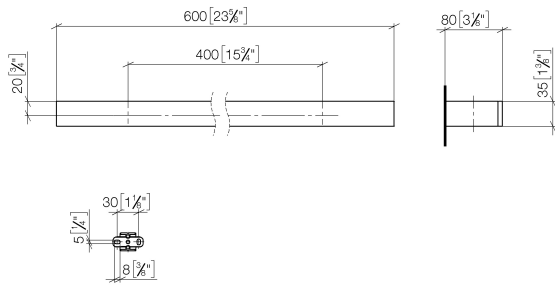

Towel bar - Chrome

SERIES SPECIFIC

83 060 780 Product version from 3/12/2018

- gauge 400 mm
- width 600mm
- height 35 mm
- 80mm projection

	Chrome	83 060 780-00
	Brushed Platinum	83 060 780-06
	Platinum	83 060 780-08
	Dark Chrome	83 060 780-19
	Brushed Light Gold (PVD)	83 060 780-27
	Brushed Durabrass (23kt Gold)	83 060 780-28
	Brushed Gold (PVD)	83 060 780-37
	Brushed Dark Brass (PVD)	83 060 780-39
	Brushed Bronze (PVD)	83 060 780-42
	Brushed Dark Bronze (PVD)	83 060 780-43
	Brushed Champagne (22kt Gold)	83 060 780-46
	Champagne (22kt Gold)	83 060 780-47
	Brushed Dark Platinum	83 060 780-99

83 060 780 Product version from 3/12/2018

mm [inches]

83 060 780 Product version from 3/12/2018

Parts for other
finishes can be found
here: Brushed
Platinum