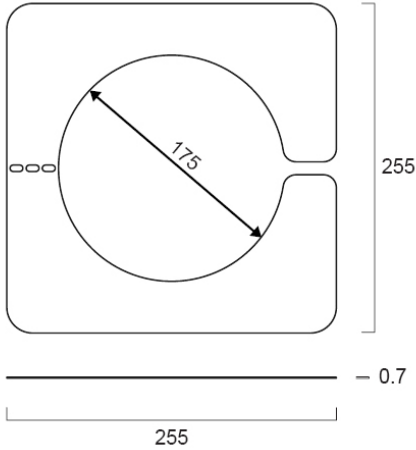

Features

- REINFORCING PLATE 175

Product Overview

Product name	REINFORCING PLATE 175
Technology	Accessory
Housing	Steel
General application	Retail, Hospitality, Office
ETIM Class	EC002557
E-number FI	4279639
Housing colour	RAL9005
Product EAN number	5410288380025
Warranty	3 years

Technical drawings

Data table

GENERAL DATA

Product name	REINFORCING PLATE 175
Technology	Accessory
Type of accessory	Mounting plate
Housing	Steel
General application	Retail, Hospitality, Office
ETIM Class	EC002557
E-number FI	4279639
Warranty	3 years

ELECTRICAL DATA

Control gear required	No
-----------------------	----

PHYSICAL DATA

Housing colour	RAL9005
Nominal Product Height (mm)	0.7

REINFORCING PLATE 175 0038002

Nominal Product Diameter (mm)	255
Weight (kg)	0.233

PACKAGING

Product EAN number	5410288380025
Packaging single length / height (cm)	25.5
Packaging single width (cm)	25.5
Packaging single depth (cm)	0.7
DUN14 (inner)	15410288380022
Units per outer package	40
Packaging outer length / height (cm)	27.5
Packaging outer width (cm)	27.5
Packaging outer depth (cm)	6.5