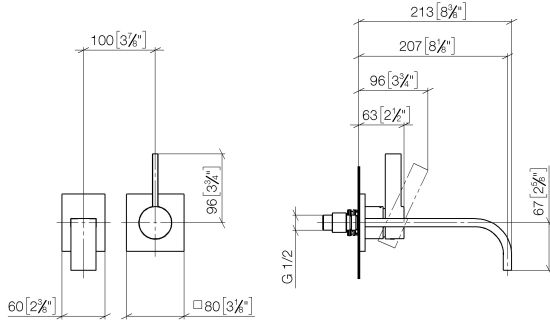

MEM Wall-mounted single-lever basin mixer without pop-up waste - Brushed Dark Platinum

MEM

36 861 782 Product version from 10/1/2022
mm [inches]