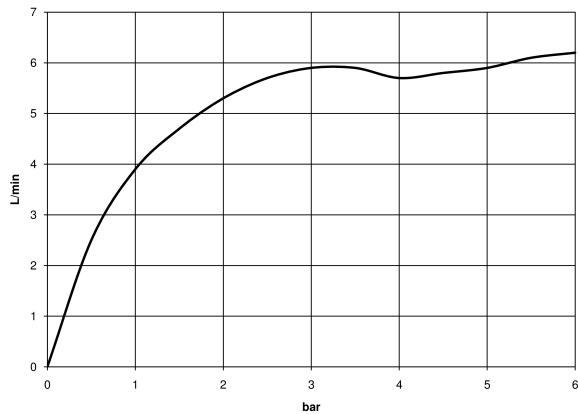

Flow rate chart

Codes & Standards

DIN 4109

EN 817

ISO 3822

Scottish Water
Byelaws

UK Water Supply
Regulations

Ü-Zeichen