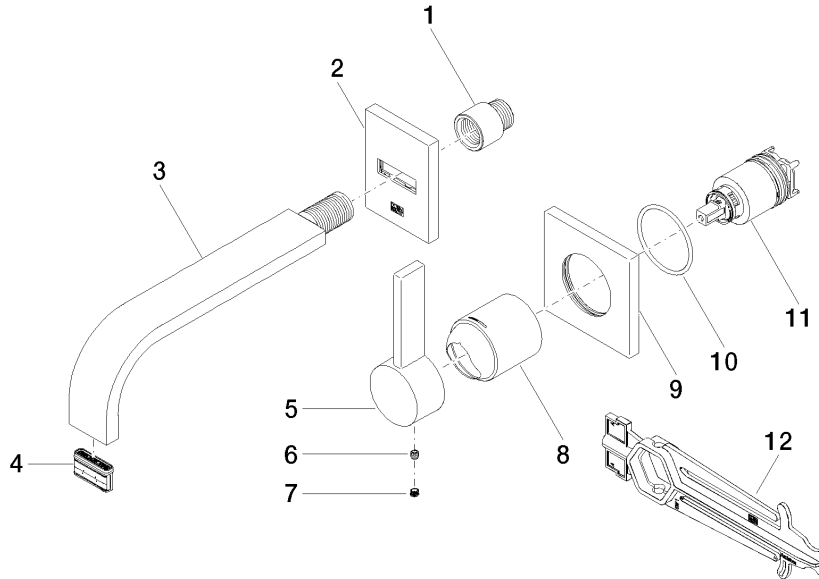

36 861 782 Product version from 10/1/2022

Spare parts list

No.	Item Number	Name	Quantity used	Delivery time
6	90 31 11 030 00 90	Mounting Threaded pin with hexagon socket with cup point M5 x 5 mm -	1.00	14
5	09 20 78 058-99	Handle Lever 23 x 26 x 119 mm - Brushed Dark Platinum	1.00	40
9	09 27 78 039-99	Rosette 80 x 80 x 9 x Ø 45,7 mm - Brushed Dark Platinum	1.00	40
12	90 30 09 064 00 90	Spanner for cartridge nut -	1.00	14
8	09 11 02 288-99	Cover Ø 45 x 55 mm - Brushed Dark Platinum	1.00	40
1	09 24 03 072 10 90	Extension 1/2" x 20 mm -	1.00	14
11	90 15 05 064 01 90	Single-lever mixer cartridge with adapter plate incl. installation spanner Ø 35 mm x 58,6 mm -	1.00	-
Spare part can no longer be ordered, please order the replacement item				
	9015050460190	Single-lever mixer cartridge with cartridge insert , torque wrench Ø 35 mm x 58,6 mm -		
2	90 27 78 038 00-99	Cover 80 x 60 x 9 mm - Brushed Dark Platinum	1.00	40
4	90 29 03 109 00 90	Aerator insert 5,7 l/min. -	1.00	14
10	90 14 10 049 00 90	O-Ring 45,69 x 2,62 mm -	1.00	14
7	90 31 20 109 00 90	Plug -	1.00	14
3	04 28 22 149 10-99	Spout for washstand wall mounting 200 x 35 x 11 mm - Brushed Dark Platinum	1.00	40