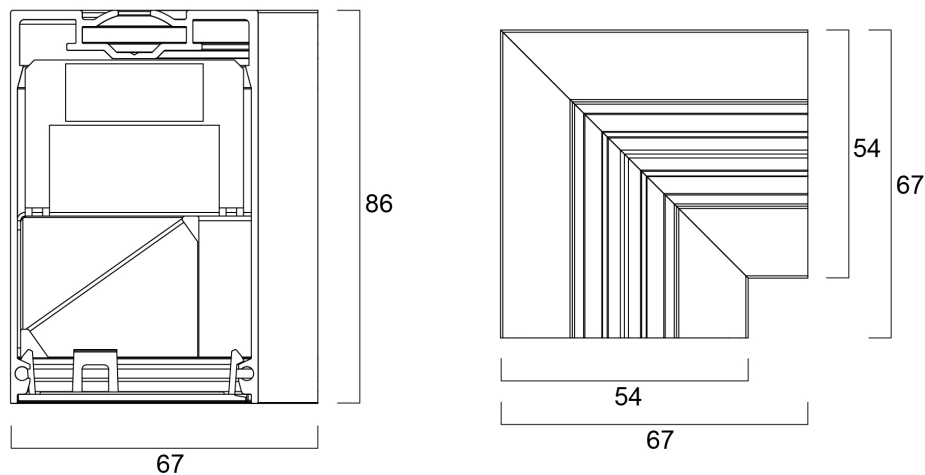

Concord

MC2 90DEG HOR-CORNER BLK OPAL 2071655

Technical drawings

Data table

GENERAL DATA

Product name	MC2 90DEG HOR-CORNER BLK OPAL
Technology	Accessory
Accessory type	Mounting
Type of accessory	Coupler/connector L-shape
Housing	Aluminium
Mount	Ceiling recessed mounting
General application	Education, Hospitality, Office, Retail
ETIM Class	EC002557
E-number FI	4170372
Warranty	5 years

ELECTRICAL DATA

Control gear required	No

PHYSICAL DATA