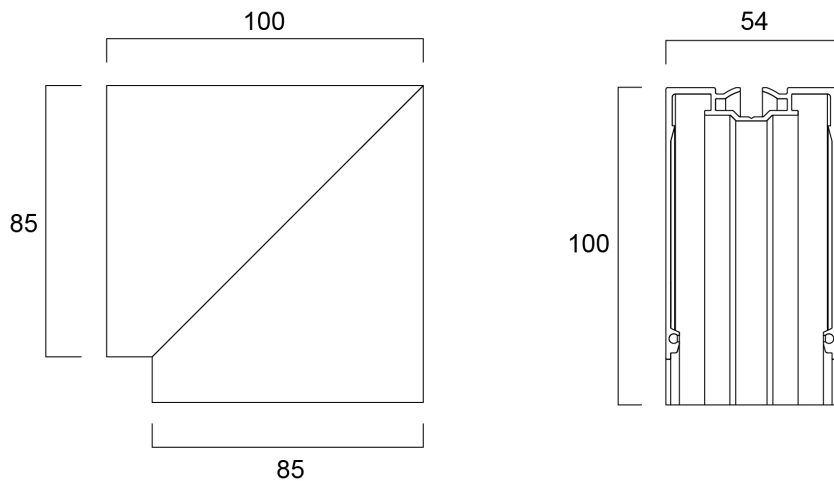

Concord

MC2 90DEG VER-CORNER BLK OPAL 2071656

Technical drawings

Data table

GENERAL DATA

Product name	MC2 90DEG VER-CORNER BLK OPAL
Technology	Accessory
Accessory type	Mounting
Type of accessory	Coupler/connector L-shape
Housing	Aluminium
Mount	Ceiling recessed mounting
General application	Education, Hospitality, Office, Retail
ETIM Class	EC002557
E-number FI	4170373
Warranty	5 years

ELECTRICAL DATA

Control gear required	No

PHYSICAL DATA