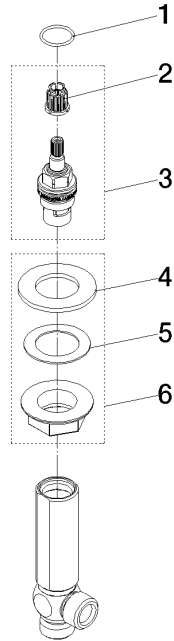

90 17 11 040 53 90

Deck valve clockwise closing 1/2" -

SPARE PARTS

90 17 11 040 53 90

Deck valve clockwise closing 1/2" -

SPARE PARTS

90 17 11 040 53 90

90 17 11 040 53 90

Spare parts list

No.	Item Number	Name	Quantity used	Delivery time
1	90 14 10 032 00 90	O-Ring 18,1 x 1,6 mm -	1.00	14
2	90 12 12 002 00 90	Fixing cap white Ø 15 x 12 mm -	1.00	14
6	90 23 10 011 00 90	Attachment set for side valve -	1.00	-
Spare part can no longer be ordered, please order the replacement item				
5	09 14 40 002 90	Washer Vf 3110 41,0 x 27,0 x 1,0 mm -	1.00	14
4	09 14 05 014 90	Washer NBR 70 48,0 x 27,0 x 3,0 mm -	1.00	14
3	90 90 03 153 00 90	Head part clockwise closing extended, 7mm 1/2" -	1.00	14