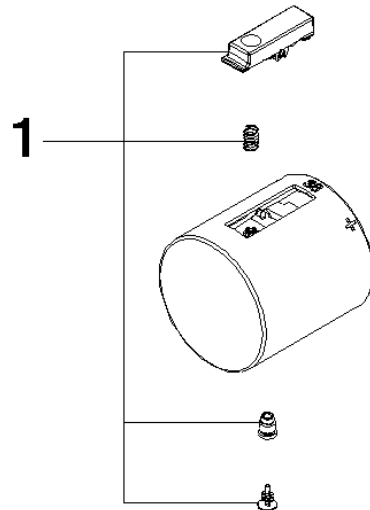

90 17 33 020 00 Product version from 4/1/2025

Parts for other finishes can be found here: [Chrome](#)

Spare parts list

No.	Item Number	Name	Quantity used	Delivery time
1	90 21 33 011 00-13	Repair kit for thermostat handle - black	1.00	14