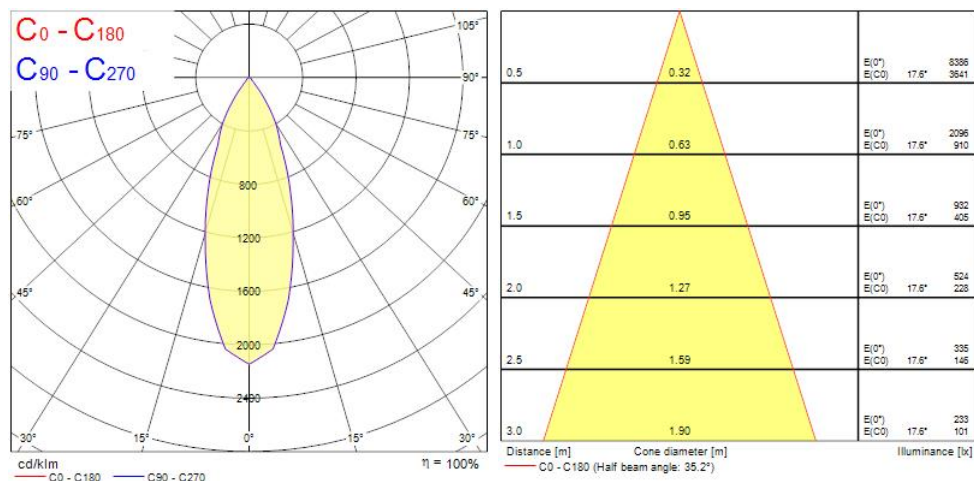

Concord

MYRIAD DECO IP65 FLOOD 4000K PHDM WHITE WBEZ 2058876

Product EAN number

5025768588763

Warranty

5 years

Photometry

Technical drawings