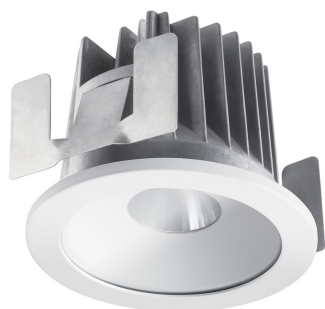

Concord

MYRIAD DECO IP65 FLOOD 4000K PHDM WHITE WBEZ 2058876

Features

- MYRD IP FL 4K PHDM WHT WBEZ

Product Overview

Product name	MYRIAD DECO IP65 FLOOD 4000K PHDM WHITE WBEZ
Technology	LED
Cap/Base	N/A
Housing	Aluminium
Mount	Ceiling recessed mounting
Environment	Interior
Fixture luminous flux (lm)	977
Luminaire efficacy (lm/W)	98
LOR (%)	100
Colour temperature (K)	4000
Light colour	Neutral White
CRI (Ra)	90
Colour Variation Initial (SDCM)	3
Photobiological Risk Group	RG1
Total power consumption (W)	10
Electrical protection	Class II
Control gear type	Electronic ballast
Housing colour	White
IP rating	IP65/20
IK rating	IK02

Concord

MYRIAD DECO IP65 FLOOD 4000K PHDM WHITE WBEZ 2058876

Product EAN number

5025768588763

Warranty

5 years

Photometry

Technical drawings

Dimensions (mm)

Data table

Concord

MYRIAD DECO IP65 FLOOD 4000K PHDM WHITE WBEZ 2058876

GENERAL DATA

Product name	MYRIAD DECO IP65 FLOOD 4000K PHDM WHITE WBEZ
Technology	LED
Cap/Base	N/A
Housing	Aluminium
Mount	Ceiling recessed mounting
Environment	Interior
Performance ambient temperature Tq (°C)	25
Warranty	5 years

Concord

MYRIAD DECO IP65 FLOOD 4000K PHDM WHITE WBEZ 2058876

LIFETIME DATA

Lifespan L70 B50	100000
Lifespan L80 B20	100000
Lifespan L90 B10	68500

PHYSICAL DATA

Housing colour	White
IP rating	IP65/20
IK rating	IK02
Diffuser finish	Bezel (or Ring)
Nominal Product Diameter (mm)	90
Weight (kg)	0.44
Recessed Depth (mm)	72