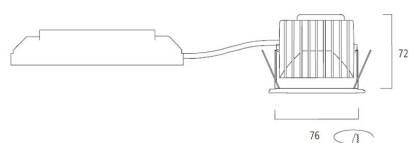

Dimensions (mm)

Data table

Concord

MYRIAD DECO IP65 FLOOD 4000K PHDM WHITE WBEZ 2058876

GENERAL DATA

Product name	MYRIAD DECO IP65 FLOOD 4000K PHDM WHITE WBEZ
Technology	LED
Cap/Base	N/A
Housing	Aluminium
Mount	Ceiling recessed mounting
Environment	Interior
Performance ambient temperature Tq (°C)	25
Warranty	5 years