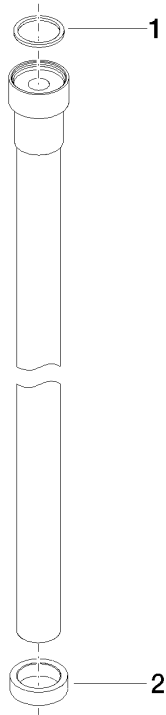

28 285 979 Product version from 3/1/2025

- hose nozzle with sleeve M33
- with holding ring

	Chrome	28 285 979-00
	Brushed Platinum	28 285 979-06
	Platinum	28 285 979-08
	Dark Chrome	28 285 979-19
	Brushed Durabronze (23kt Gold)	28 285 979-28
	Matte Black	28 285 979-33
	Brushed Dark Brass (PVD)	28 285 979-39
	Brushed Bronze (PVD)	28 285 979-42
	Brushed Dark Bronze (PVD)	28 285 979-43
	Brushed Champagne (22kt Gold)	28 285 979-46
	Champagne (22kt Gold)	28 285 979-47
	Brushed Chrome	28 285 979-93
	Brushed Dark Platinum	28 285 979-99

28 285 979 Product version from 3/1/2025

mm [inches]

Flow rate chart

Spare parts list

No.	Item Number	Name	Quantity used	Delivery time
2	09 28 10 116-12	Ring for Kneipp spray set - white	1.00	40
1	09 14 20 003 90	Washer Vf 3110 31,0 x 26,0 x 2,0 mm -	1.00	14