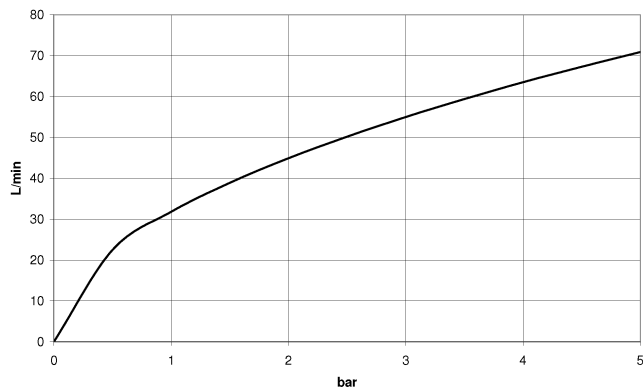

28 285 979 Product version from 3/1/2025

- hose nozzle with sleeve M33
- with holding ring

	Chrome	28 285 979-00
	Brushed Platinum	28 285 979-06
	Platinum	28 285 979-08
	Dark Chrome	28 285 979-19
	Brushed Durabronze (23kt Gold)	28 285 979-28
	Matte Black	28 285 979-33
	Brushed Dark Brass (PVD)	28 285 979-39
	Brushed Bronze (PVD)	28 285 979-42
	Brushed Dark Bronze (PVD)	28 285 979-43
	Brushed Champagne (22kt Gold)	28 285 979-46
	Champagne (22kt Gold)	28 285 979-47
	Brushed Chrome	28 285 979-93
	Brushed Dark Platinum	28 285 979-99

28 285 979 Product version from 3/1/2025

mm [inches]

Flow rate chart

Spare parts list

No.	Item Number	Name	Quantity used	Delivery time
2	09 28 10 116-12	Ring for Kneipp spray set - white	1.00	40
1	09 14 20 003 90	Washer Vf 3110 31,0 x 26,0 x 2,0 mm -	1.00	14