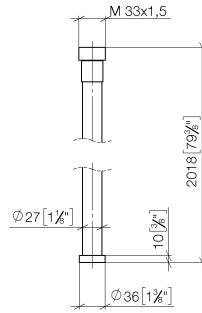

28 285 979 Product version from 3/1/2025

- hose nozzle with sleeve M33
- with holding ring

	Chrome	28 285 979-00
	Brushed Platinum	28 285 979-06
	Platinum	28 285 979-08
	Dark Chrome	28 285 979-19
	Brushed Durabronze (23kt Gold)	28 285 979-28
	Matte Black	28 285 979-33
	Brushed Dark Brass (PVD)	28 285 979-39
	Brushed Bronze (PVD)	28 285 979-42
	Brushed Dark Bronze (PVD)	28 285 979-43
	Brushed Champagne (22kt Gold)	28 285 979-46
	Champagne (22kt Gold)	28 285 979-47
	Brushed Chrome	28 285 979-93
	Brushed Dark Platinum	28 285 979-99

28 285 979 Product version from 3/1/2025

mm [inches]

Flow rate chart

Spare parts list

No.	Item Number	Name	Quantity used	Delivery time
2	09 28 10 116-12	Ring for Kneipp spray set - white	1.00	40
1	09 14 20 003 90	Washer Vf 3110 31,0 x 26,0 x 2,0 mm -	1.00	14