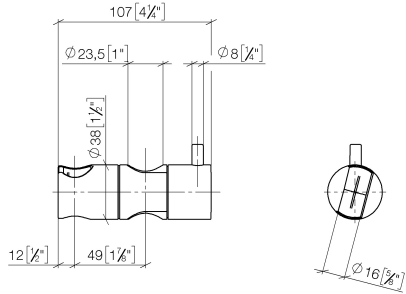

12 570 970 Product version from 10/1/2023

- for pipe diameter 23.5 mm

| | | |
|---|--------------------------------|---------------|
|  | Chrome | 12 570 970-00 |
|  | Brushed Platinum | 12 570 970-06 |
|  | Platinum | 12 570 970-08 |
|  | Dark Chrome | 12 570 970-19 |
|  | Light Gold (PVD) | 12 570 970-26 |
|  | Brushed Light Gold (PVD) | 12 570 970-27 |
|  | Brushed Durabronze (23kt Gold) | 12 570 970-28 |
|  | Matte Black | 12 570 970-33 |
|  | Brushed Gold (PVD) | 12 570 970-37 |
|  | Brushed Dark Brass (PVD) | 12 570 970-39 |
|  | Brushed Bronze (PVD) | 12 570 970-42 |
|  | Brushed Dark Bronze (PVD) | 12 570 970-43 |
|  | Brushed Champagne (22kt Gold) | 12 570 970-46 |
|  | Champagne (22kt Gold) | 12 570 970-47 |
|  | Brushed Chrome | 12 570 970-93 |
|  | Brushed Dark Platinum | 12 570 970-99 |

12 570 970 Product version from 10/1/2023

mm [inches]

12 570 970 Product version from 10/1/2023

Parts for other
finishes can be found
here: Brushed
Platinum

Spare parts list

| No. | Item Number | Name | Quantity used | Delivery time |
|-----|-----------------|--|---------------|---------------|
| 1 | 09 12 12 217 90 | Receptacle for hand shower 25 x 37 x 27 mm - | 1.00 | 14 |