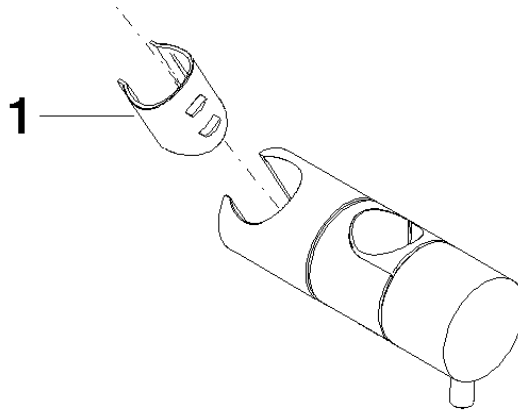

12 570 970 Product version from 10/1/2023

- for pipe diameter 23.5 mm

| | | |
|---|--------------------------------|---------------|
|  | Chrome | 12 570 970-00 |
|  | Brushed Platinum | 12 570 970-06 |
|  | Platinum | 12 570 970-08 |
|  | Dark Chrome | 12 570 970-19 |
|  | Light Gold (PVD) | 12 570 970-26 |
|  | Brushed Light Gold (PVD) | 12 570 970-27 |
|  | Brushed Durabronze (23kt Gold) | 12 570 970-28 |
|  | Matte Black | 12 570 970-33 |
|  | Brushed Gold (PVD) | 12 570 970-37 |
|  | Brushed Dark Brass (PVD) | 12 570 970-39 |
|  | Brushed Bronze (PVD) | 12 570 970-42 |
|  | Brushed Dark Bronze (PVD) | 12 570 970-43 |
|  | Brushed Champagne (22kt Gold) | 12 570 970-46 |
|  | Champagne (22kt Gold) | 12 570 970-47 |
|  | Brushed Chrome | 12 570 970-93 |
|  | Brushed Dark Platinum | 12 570 970-99 |

12 570 970 Product version from 10/1/2023

mm [inches]

12 570 970 Product version from 10/1/2023

Parts for other
finishes can be found
here: Brushed
Platinum

Spare parts list

| No. | Item Number | Name | Quantity used | Delivery time |
|-----|-----------------|--|---------------|---------------|
| 1 | 09 12 12 217 90 | Receptacle for hand shower 25 x 37 x 27 mm - | 1.00 | 14 |