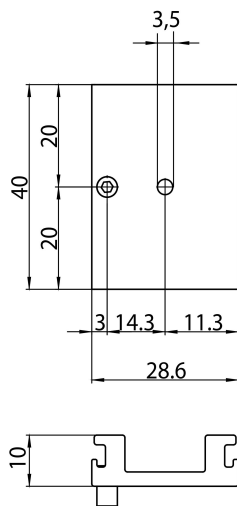

Technical drawings

Data table

GENERAL DATA

Product name	LYTESPAN H-TRACK IN-ROW JUNCTION S-9000/122-SV-H
Technology	Accessory
Accessory type	Mounting
Type of accessory	Pendant bracket
Housing	Aluminium
Mount	Suspended
General application	Museums & Galleries, Office, Hospitality
ETIM Class	EC002557
Warranty	5 years