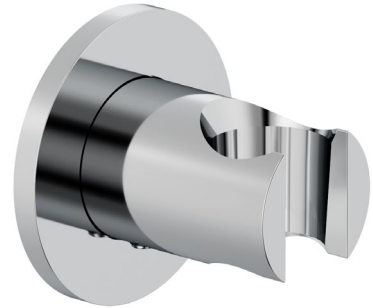

Technische Daten/ Technical Data

KLUDI-A-QA
shower hook

Ref.: 6555705-00

Finishes:
05 chrome

Product description
Manufacturer KLUDI GmbH & Co. KG
Typ: KLUDI-A-QA
shower hook
Ref.: 6555705-00

shower hook
for shower hoses with conical nuts
with fixing material
for rigid wall mounted

Produktabbildung/ Product picture