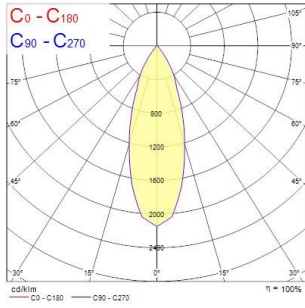

Myriad Deco IP65 White Bezel

MYRIAD DECO IP65 FLOOD 4000K PHDM WHITE WBEZ
2058876

PRODUCT OVERVIEW

Product name	MYRIAD DECO IP65 FLOOD 4000K PHDM WHITE WBEZ
Technology	LED
Cap/Base	N/A
Housing	Aluminium
Mount	Ceiling recessed mounting
Environment	Interior
Warranty	5 years
Fixture luminous flux (lm)	977
Luminaire efficacy (lm/W)	98
LOR (%)	100
Colour temperature (K)	4000
Light colour	Neutral White
CRI (Ra)	90
Colour Variation Initial (SDCM)	SDCM3
Photobiological Risk Group	RG1
Total power consumption (W)	10
Electrical protection	Class II
Control gear type	Electronic ballast
Housing colour	White
IP rating	IP65/20
IK rating	IK02
Product EAN number	5025768588763

PHOTOMETRY

Myriad Deco IP65 White Bezel MYRIAD DECO IP65 FLOOD 4000K PHDM WHITE WBEZ 2058876

0.5	0.32	E(0°) E(C0)	17.8°	838 364
1.0	0.63	E(0°) E(C0)	17.8°	206 87
1.5	0.85	E(0°) E(C0)	17.8°	92 40
2.0	1.27	E(0°) E(C0)	17.8°	64 28
2.5	1.59	E(0°) E(C0)	17.8°	38 16
3.0	1.90	E(0°) E(C0)	17.8°	28 12

Distance [m] Cone diameter [m] Illuminance [lx]
 C0 - C180 (Half beam angle: 35.2°)

TECHNICAL DRAWINGS