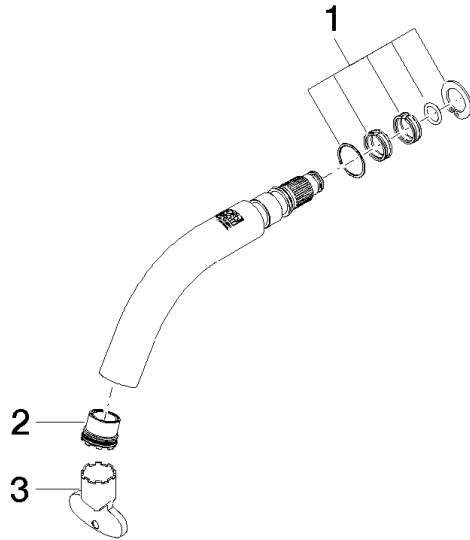

Spout - Chrome

SPARE PARTS

90 28 22 366 00 Product version from 4/1/2025

Spout - Chrome

SPARE PARTS

90 28 22 366 00 Product version from 4/1/2025

90 28 22 366 00 Product version from 4/1/2025

Parts for other finishes can be found here: **Brushed**
Platinum

Spare parts list

No.	Item Number	Name	Quantity used	Delivery time
3	90 30 09 028 00 90	Spanner -	1.00	14
2	09 29 03 125 90	Aerator insert pink, 1.2gpm -	1.00	14
1	90 28 10 168 01 90	Seal set for bath wall-mounting Spout Ø 22 x 50 mm -	1.00	14