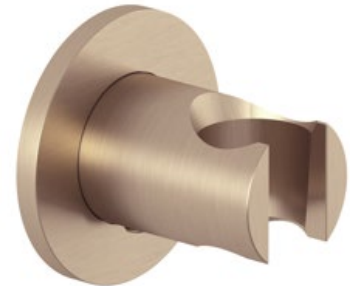

Technische Daten/ Technical Data

KLUDI-A-QA
shower hook

Ref.: 65557N1-00

Finishes:
N1 Brushed Bronze PVD

Product description
Manufacturer KLUDI GmbH & Co. KG
Typ: KLUDI-A-QA
shower hook
Ref.: 65557N1-00

shower hook
for shower hoses with conical nuts
with fixing material
for rigid wall mounted

Produktabbildung/ Product picture