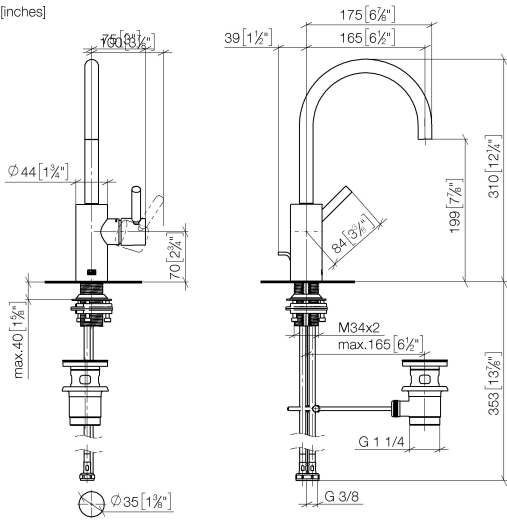

33 560 661 Product version from 7/1/2023 to 4/1/2025

- 180° spout
- 165mm projection
- pivotable spout 360°
- circular, air-enriched flow
- height of mixer 310 mm
- height up to aerator 199 mm
- hole diameter 35 mm
- 2x screw-in M 8 x 1 pressure hose, leak-tested
- max. flow 5.7 l/min
- lead-free
- This product can help a building meet the requirements of Green Building Rating Systems, e.g. LEED®, BREEAM®, DGNB

33 560 661 Product version from 7/1/2023 to 4/1/2025

mm [inches]

Flow rate chart

Codes & Standards

DIN 4109

EN 817

ISO 3822

Scottish Water
Byelaws

UK Water Supply
Regulations

Ü-Zeichen

META Single-lever basin mixer with pop-up waste - Brushed Platinum

META

33 560 661 Product version from 7/1/2023 to 4/1/2025

Certificates and sustainability

DVGW_DW-
6506DNO

LGA_29

WRAS_250502

EPD-DOR-20230287
-IBA1-EN
Environmental.prod
uct-declarat

33 560 661 Product version from 7/1/2023 to 4/1/2025

Parts for other finishes can be found here: [Chrome](#)

Spare parts list

No.	Item Number	Name	Quantity used	Delivery time
6	09 28 30 021-06	Cover Ø 32 x 11 mm - Brushed Platinum	1.00	20
9	04 30 04 100 00 90	High pressure hose M8x1 x 3/8" x 420 mm -	2.00	14
3	90 15 05 044 00 90	Cartridge Ø 25 x 51 mm -	1.00	14
10	90 11 01 001 00-06	Basin Waste - Brushed Platinum	1.00	20
5	09 14 10 091 90	O-Ring NBR 70 26,5 x 1,72 mm -	1.00	14
2	09 31 09 110-06	Pull rod for pop-up waste Ø 4 x 384 mm - Brushed Platinum	1.00	20
4	09 24 04 266 90	Mounting Ø 28 x 10,8 mm -	1.00	14
1	90 28 22 350 00-06	Spout for washstand deck mounting 165 mm, 5,68 l/min. - Brushed Platinum	1.00	20
7	90 20 66 003 00-06	Handle Lever for washstand deck mounting 52 x 35 x 117 mm - Brushed Platinum	1.00	20
8	04 23 10 044 07 90	Attachment set with seals M34 x 1 -	1.00	14