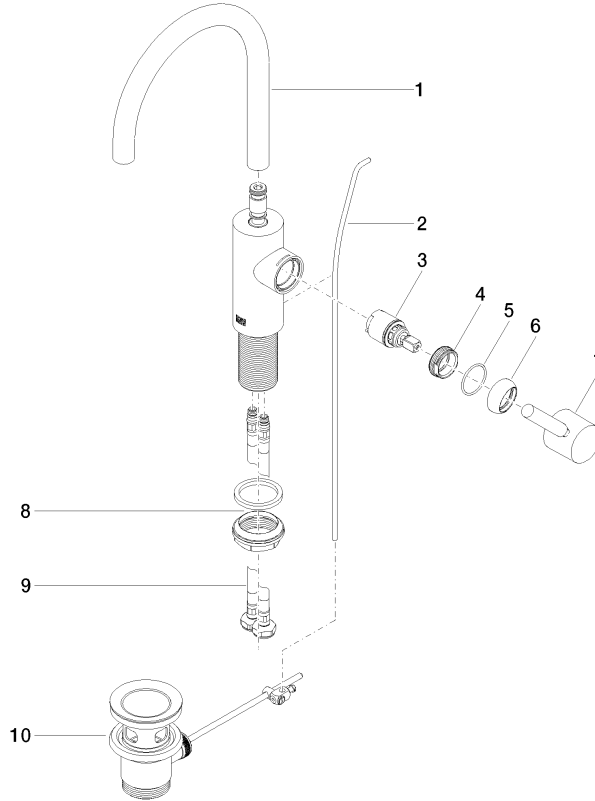

33 560 661 Product version from 7/1/2023 to 4/1/2025

- 180° spout
- 165mm projection
- pivotable spout 360°
- circular, air-enriched flow
- height of mixer 310 mm
- height up to aerator 199 mm
- hole diameter 35 mm
- 2x screw-in M 8 x 1 pressure hose, leak-tested
- max. flow 5.7 l/min
- lead-free
- This product can help a building meet the requirements of Green Building Rating Systems, e.g. LEED®, BREEAM®, DGNB

33 560 661 Product version from 7/1/2023 to 4/1/2025

mm [inches]

Flow rate chart

Codes & Standards

DIN 4109

EN 817

ISO 3822

Scottish Water
Byelaws

UK Water Supply
Regulations

Ü-Zeichen

META Single-lever basin mixer with pop-up waste - Brushed Platinum

META

33 560 661 Product version from 7/1/2023 to 4/1/2025

Certificates and sustainability

DVGW_DW-
6506DNO

LGA_29

WRAS_250502

EPD-DOR-20230287
-IBA1-EN
Environmental.prod
uct-declarat

33 560 661 Product version from 7/1/2023 to 4/1/2025

Parts for other finishes can be found here: [Chrome](#)

Spare parts list

No.	Item Number	Name	Quantity used	Delivery time
6	09 28 30 021-06	Cover Ø 32 x 11 mm - Brushed Platinum	1.00	20
9	04 30 04 100 00 90	High pressure hose M8x1 x 3/8" x 420 mm -	2.00	14
3	90 15 05 044 00 90	Cartridge Ø 25 x 51 mm -	1.00	14
10	90 11 01 001 00-06	Basin Waste - Brushed Platinum	1.00	20
5	09 14 10 091 90	O-Ring NBR 70 26,5 x 1,72 mm -	1.00	14
2	09 31 09 110-06	Pull rod for pop-up waste Ø 4 x 384 mm - Brushed Platinum	1.00	20
4	09 24 04 266 90	Mounting Ø 28 x 10,8 mm -	1.00	14
1	90 28 22 350 00-06	Spout for washstand deck mounting 165 mm, 5,68 l/min. - Brushed Platinum	1.00	20
7	90 20 66 003 00-06	Handle Lever for washstand deck mounting 52 x 35 x 117 mm - Brushed Platinum	1.00	20
8	04 23 10 044 07 90	Attachment set with seals M34 x 1 -	1.00	14