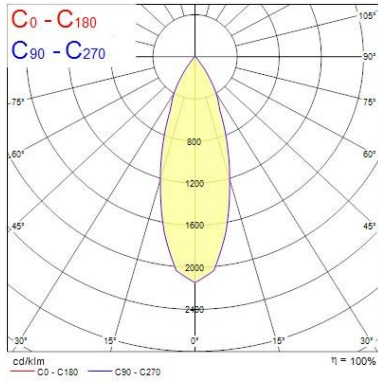

Myriad Deco IP65 White Bezel MYRIAD DECO IP65 FLOOD 4000K PHDM WHITE WBEZ 2058876

PHOTOMETRY

Distance [m]	Cone diameter [m]	E(0°) E(C0)	E(17.6°)	Illuminance [lx]
0.5	0.32	8388	3841	
1.0	0.63	2096	910	
1.5	0.95	931	405	
2.0	1.27	524	238	
2.5	1.59	335	146	
3.0	1.90	233	101	

Distance [m]   Cone diameter [m]   Illuminance [lx]
C0 - C180 (Half beam angle: 35.2°)

TECHNICAL DRAWINGS