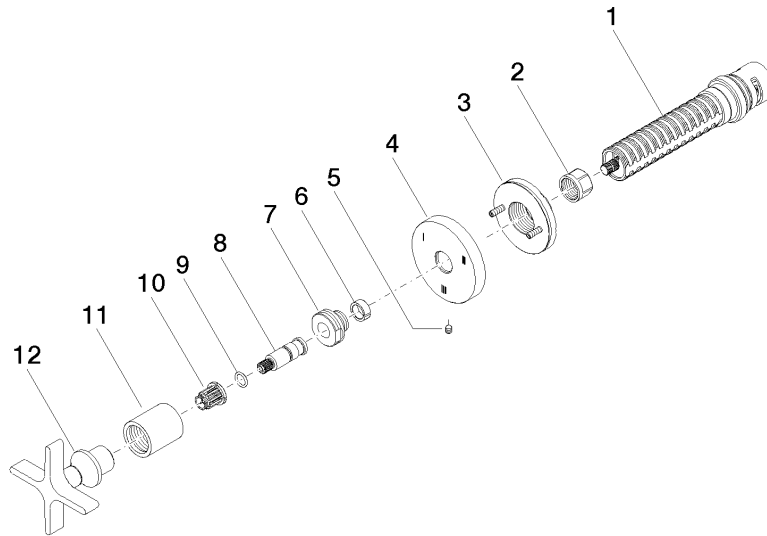

36 210 809

Ersatzteile für die
anderen
Oberflächenvarianten
finden Sie hier:
Chrom