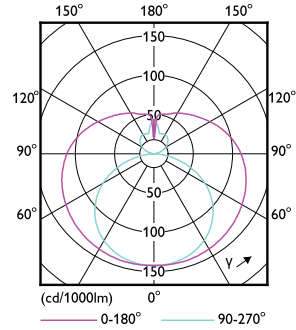

Light Distribution Diagram - CorePro LEDtube 1500mm UO 31.5W 830 T8