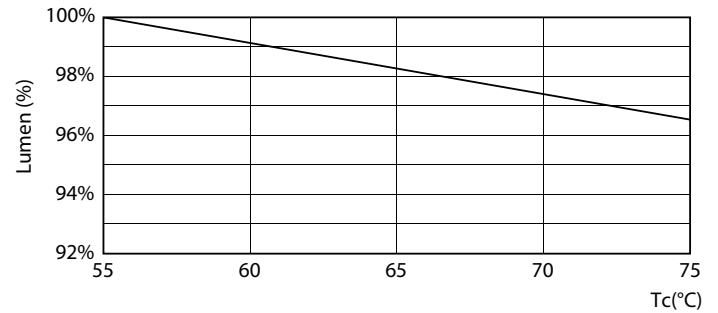

Lumen Maintenance Diagram - CorePro LEDtube 1500mm UO 31.5W 830 T8