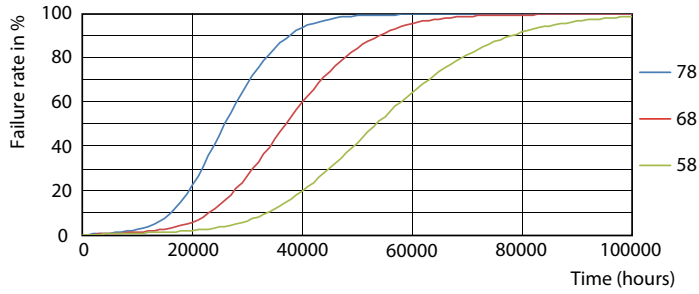

CorePro LEDtube EM/Mains T8

Levensduur

Life Expectancy Diagram - CorePro LEDtube 1500mm UO 31.5W 830 T8