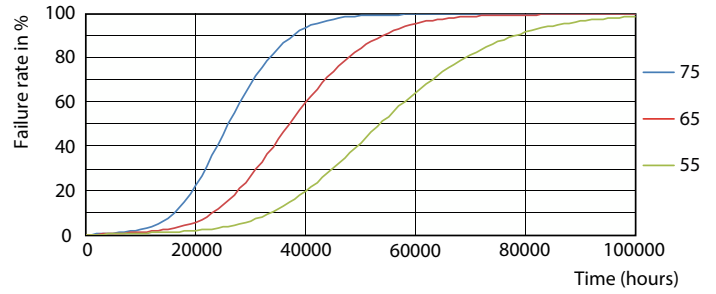

CorePro LEDtube EM/Mains T8

Levensduur

Life Expectancy Diagram - CorePro LEDtube 1500mm UO 31.5W 830 T8