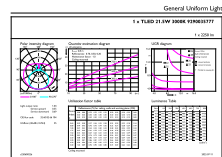

## Fotometrische gegevens

Spectral Power Distribution Colour - CorePro LEDtube 1200mm UO 21.5W 830 T8

Light Distribution Diagram - CorePro LEDtube 1200mm UO 21.5W 830 T8

General uniform lighting - CorePro LEDtube 1200mm UO 21.5W 830 T8