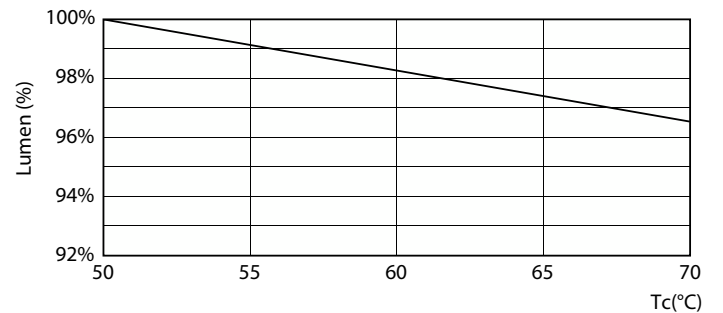

Lumen Maintenance Diagram - CorePro LEDtube 1200mm UO 21.5W 830 T8