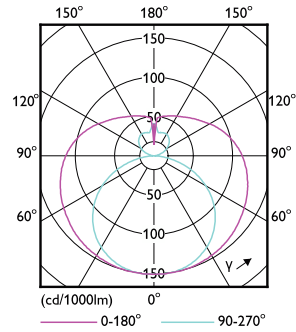

Light Distribution Diagram - CorePro LEDtube 1200mm UO 21.5W 830 T8

General uniform lighting - CorePro LEDtube 1200mm UO 21.5W 830 T8