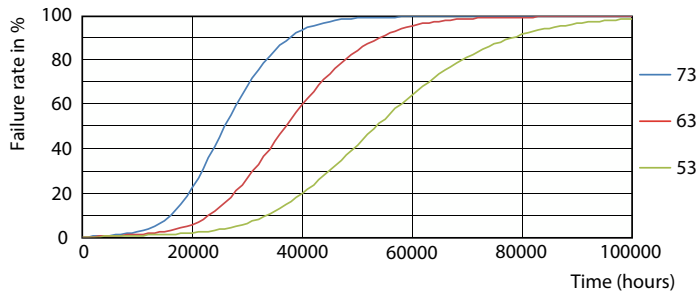

Life Expectancy Diagram - CorePro LEDtube 1200mm UO 21.5W 830 T8