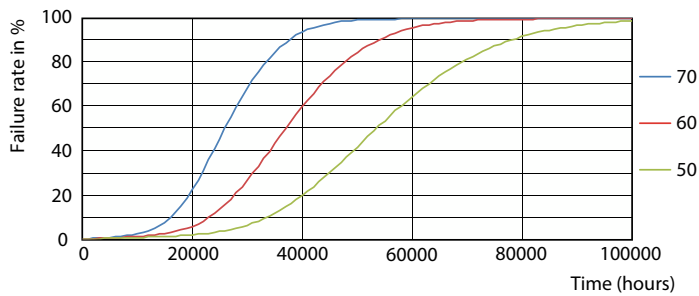

Levensduur

Life Expectancy Diagram - CorePro LEDtube 1200mm UO 21.5W 830 T8