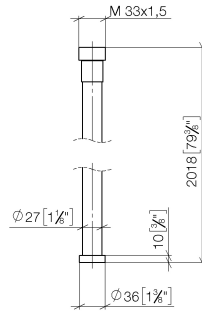

WATER TUBE Kneipp hose white 2000 mm - Brushed Durabross (23kt Gold) SERIES-VARIOUS

28 285 979 Product version from 3/1/2025

- hose nozzle with sleeve M33
- with holding ring

	Brushed Durabross (23kt Gold)	28 285 979-28
	Chrome	28 285 979-00
	Brushed Platinum	28 285 979-06
	Platinum	28 285 979-08
	Dark Chrome	28 285 979-19
	Matte Black	28 285 979-33
	Brushed Dark Brass (PVD)	28 285 979-39
	Brushed Bronze (PVD)	28 285 979-42
	Brushed Dark Bronze (PVD)	28 285 979-43
	Brushed Champagne (22kt Gold)	28 285 979-46
	Champagne (22kt Gold)	28 285 979-47
	Brushed Chrome	28 285 979-93
	Brushed Dark Platinum	28 285 979-99

28 285 979 Product version from 3/1/2025

mm [inches]

Flow rate chart

28 285 979 Product version from 3/1/2025

Parts for other finishes can be found here: [Chrome](#)

Spare parts list

No.	Item Number	Name	Quantity used	Delivery time
2	09 28 10 116-12	Ring for Kneipp spray set - white	1.00	40
1	09 14 20 003 90	Washer Vf 3110 31,0 x 26,0 x 2,0 mm -	1.00	14