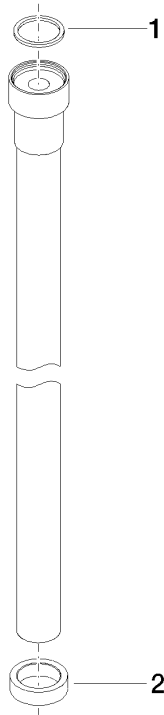

WATER TUBE Kneipp hose white 2000 mm - Brushed Durabross (23kt Gold) SERIES-VARIOUS

28 285 979 Product version from 3/1/2025

- hose nozzle with sleeve M33
- with holding ring

	Brushed Durabross (23kt Gold)	28 285 979-28
	Chrome	28 285 979-00
	Brushed Platinum	28 285 979-06
	Platinum	28 285 979-08
	Dark Chrome	28 285 979-19
	Matte Black	28 285 979-33
	Brushed Dark Brass (PVD)	28 285 979-39
	Brushed Bronze (PVD)	28 285 979-42
	Brushed Dark Bronze (PVD)	28 285 979-43
	Brushed Champagne (22kt Gold)	28 285 979-46
	Champagne (22kt Gold)	28 285 979-47
	Brushed Chrome	28 285 979-93
	Brushed Dark Platinum	28 285 979-99

28 285 979 Product version from 3/1/2025

mm [inches]

Flow rate chart

28 285 979 Product version from 3/1/2025

Parts for other finishes can be found here: [Chrome](#)

Spare parts list

No.	Item Number	Name	Quantity used	Delivery time
2	09 28 10 116-12	Ring for Kneipp spray set - white	1.00	40
1	09 14 20 003 90	Washer Vf 3110 31,0 x 26,0 x 2,0 mm -	1.00	14