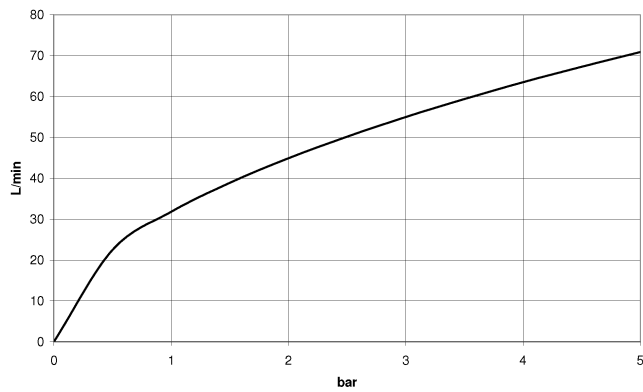

WATER TUBE Kneipp hose white 2000 mm - Brushed Durabross (23kt Gold) SERIES-VARIOUS

28 285 979 Product version from 3/1/2025

- hose nozzle with sleeve M33
- with holding ring

	Brushed Durabross (23kt Gold)	28 285 979-28
	Chrome	28 285 979-00
	Brushed Platinum	28 285 979-06
	Platinum	28 285 979-08
	Dark Chrome	28 285 979-19
	Matte Black	28 285 979-33
	Brushed Dark Brass (PVD)	28 285 979-39
	Brushed Bronze (PVD)	28 285 979-42
	Brushed Dark Bronze (PVD)	28 285 979-43
	Brushed Champagne (22kt Gold)	28 285 979-46
	Champagne (22kt Gold)	28 285 979-47
	Brushed Chrome	28 285 979-93
	Brushed Dark Platinum	28 285 979-99

28 285 979 Product version from 3/1/2025

mm [inches]

Flow rate chart

28 285 979 Product version from 3/1/2025

Parts for other finishes can be found here: [Chrome](#)

Spare parts list

No.	Item Number	Name	Quantity used	Delivery time
2	09 28 10 116-12	Ring for Kneipp spray set - white	1.00	40
1	09 14 20 003 90	Washer Vf 3110 31,0 x 26,0 x 2,0 mm -	1.00	14