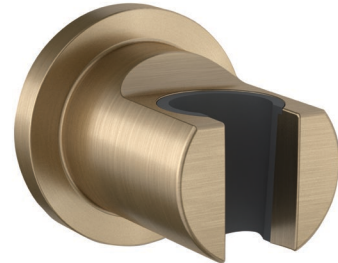

Technische Daten/ Technical Data

KLUDI NOVA FONTE

shower hook

Style: Puristic

Ref.: 20552N1-15

Finishes:

N1 Brushed Bronze PVD

Product description

Manufacturer KLUDI GmbH & Co. KG

Typ: KLUDI NOVA FONTE

shower hook

Ref.: 20552N1-15

shower hook

for shower hoses with conical nuts

with fixing material

for rigid wall mounted

Produktabbildung/ Product picture