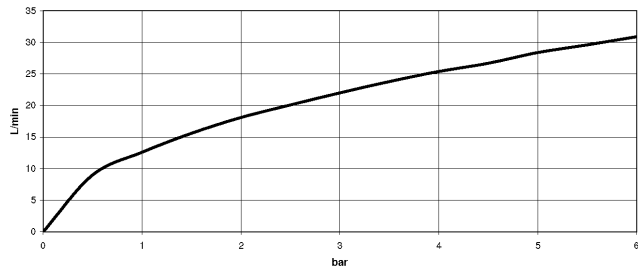

27 522 809 Product version from 3/13/2017

- spout: circular, air-enriched flow
- max. flow 21.5 l/min at 3 bar flow pressure
- Hand shower: COMPACT RAIN, max. flow rate 6.8 l/min (at 3 bar)
- complete hand shower set with anti-scale system
- 220mm projection
- automatic bath/shower diverter
- height of mixer 347 mm
- height up to aerator 244 mm
- hole diameter valve 32 mm
- hole diameter spout 32 mm
- hole diameter for complete hand shower set 32 mm
- rosette for complete hand shower set Ø 60mm
- rosette for spout Ø 60mm
- rosette for deck valve Ø 60mm
- metal shower hose 1750mm with integrated anti-twist protection
- WRAS

Intrinsic protection against back flow.

	Platinum	27 522 809-08
	Chrome	27 522 809-00
	Brushed Platinum	27 522 809-06
	Dark Chrome	27 522 809-19
	Brushed Durabronze (23kt Gold)	27 522 809-28
	Brushed Dark Brass (PVD)	27 522 809-39
	Brushed Bronze (PVD)	27 522 809-42
	Brushed Dark Bronze (PVD)	27 522 809-43
	Brushed Champagne (22kt Gold)	27 522 809-46
	Champagne (22kt Gold)	27 522 809-47
	Brushed Dark Platinum	27 522 809-99

27 522 809 Product version from 3/13/2017

mm [inches]
M 1:10

Flow rate chart

Codes & Standards

ASME A112.18.1 cUPC DIN 4109 EN 1717

Executive Order ISO 3822 Ü-Zeichen
no. 1007

VAIA Five-hole bath mixer for deck mounting with diverter - Platinum