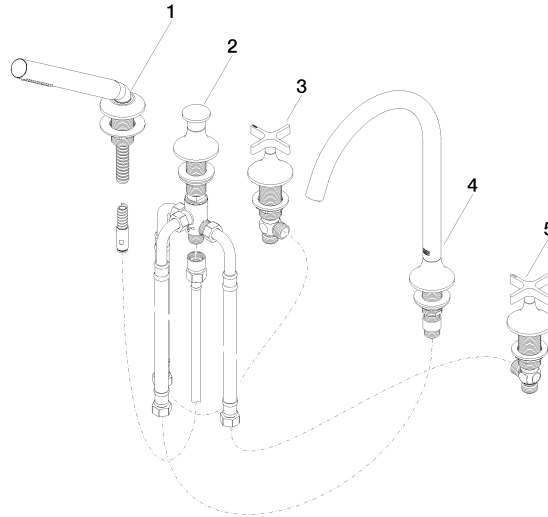

27 522 809 Product version from 3/13/2017

- spout: circular, air-enriched flow
- max. flow 21.5 l/min at 3 bar flow pressure
- Hand shower: COMPACT RAIN, max. flow rate 6.8 l/min (at 3 bar)
- complete hand shower set with anti-scale system
- 220mm projection
- automatic bath/shower diverter
- height of mixer 347 mm
- height up to aerator 244 mm
- hole diameter valve 32 mm
- hole diameter spout 32 mm
- hole diameter for complete hand shower set 32 mm
- rosette for complete hand shower set Ø 60mm
- rosette for spout Ø 60mm
- rosette for deck valve Ø 60mm
- metal shower hose 1750mm with integrated anti-twist protection
- WRAS

27 522 809 Product version from 3/13/2017

mm [inches]
M 1:10

Flow rate chart

Codes & Standards

ASME A112.18.1 cUPC DIN 4109 EN 1717

Executive Order ISO 3822 Ü-Zeichen
no. 1007

VAIA Five-hole bath mixer for deck mounting with diverter - Platinum

Parts for other finishes can be found here: [Chrome](#)

Spare parts list

No.	Item Number	Name	Quantity used	Delivery time
5	20 000 809-08	VAIA Deck valve clockwise closing cold - Platinum	1.00	-
Spare part can no longer be ordered, please order the replacement item				
1	27 702 809-08	VAIA Hand shower set for bath rim or tile edge installation - Platinum	1.00	54
4	13 612 809-08	VAIA Bath spout without diverter for deck mounting - Platinum	1.00	-
Spare part can no longer be ordered, please order the replacement item				
2	29 140 809-08	VAIA Two-way diverter for bath rim or tile edge installation - Platinum	1.00	54
3	20 000 808-08	VAIA Deck valve clockwise closing hot - Platinum	1.00	-
Spare part can no longer be ordered, please order the replacement item				