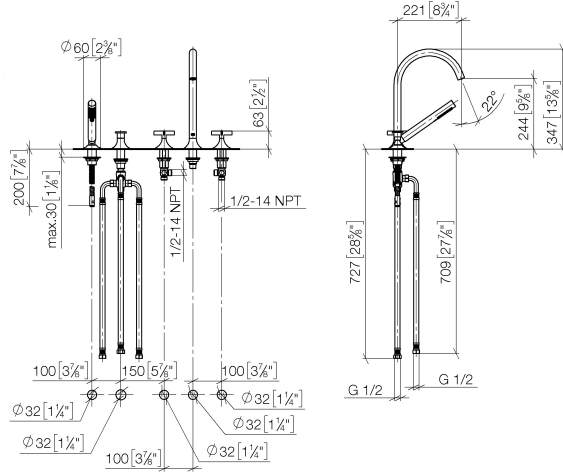

27 522 809 Product version from 3/13/2017

- spout: circular, air-enriched flow
- max. flow 21.5 l/min at 3 bar flow pressure
- Hand shower: COMPACT RAIN, max. flow rate 6.8 l/min (at 3 bar)
- complete hand shower set with anti-scale system
- 220mm projection
- automatic bath/shower diverter
- height of mixer 347 mm
- height up to aerator 244 mm
- hole diameter valve 32 mm
- hole diameter spout 32 mm
- hole diameter for complete hand shower set 32 mm
- rosette for complete hand shower set Ø 60mm
- rosette for spout Ø 60mm
- rosette for deck valve Ø 60mm
- metal shower hose 1750mm with integrated anti-twist protection
- WRAS

Intrinsic protection against back flow.

	Platinum	27 522 809-08
	Chrome	27 522 809-00
	Brushed Platinum	27 522 809-06
	Dark Chrome	27 522 809-19
	Brushed Durabronze (23kt Gold)	27 522 809-28
	Brushed Dark Brass (PVD)	27 522 809-39
	Brushed Bronze (PVD)	27 522 809-42
	Brushed Dark Bronze (PVD)	27 522 809-43
	Brushed Champagne (22kt Gold)	27 522 809-46
	Champagne (22kt Gold)	27 522 809-47
	Brushed Dark Platinum	27 522 809-99

27 522 809 Product version from 3/13/2017

mm [inches]
M 1:10

Flow rate chart

Codes & Standards

ASME A112.18.1 cUPC DIN 4109 EN 1717

Executive Order ISO 3822 Ü-Zeichen
no. 1007

VAIA Five-hole bath mixer for deck mounting with diverter - Platinum