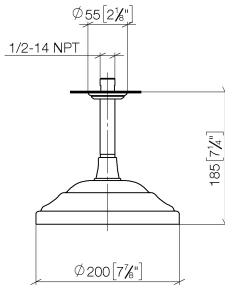

28 565 977 Product version up to 12/5/2019

- rain shower Ø 200 mm
- PURE RAIN, max. flow rate 14 l/min (at 3 bar)
- Function from: 8 l/min
- with anti-scale system

Technical data:

- distance between ceiling and lower edge of the shower 185mm
- rosette Ø 55 mm
- 1/2" connection

Recommended miscellaneous

Concealed wall elbow - 35 085 970 90

- min. recess depth 90 mm
- max. recess depth 163 mm

28 565 977 Product version up to 12/5/2019

mm [inches]

Flow rate chart

Codes & Standards

DIN 4109

EN 1112

ISO 3822

Scottish Water
Byelaws

UK Water Supply
Regulations

Ü-Zeichen

MADISON Rainshower with ceiling fixing 200 mm - Durabronze (23kt Gold)

MADISON

28 565 977 Product version up to 12/5/2019