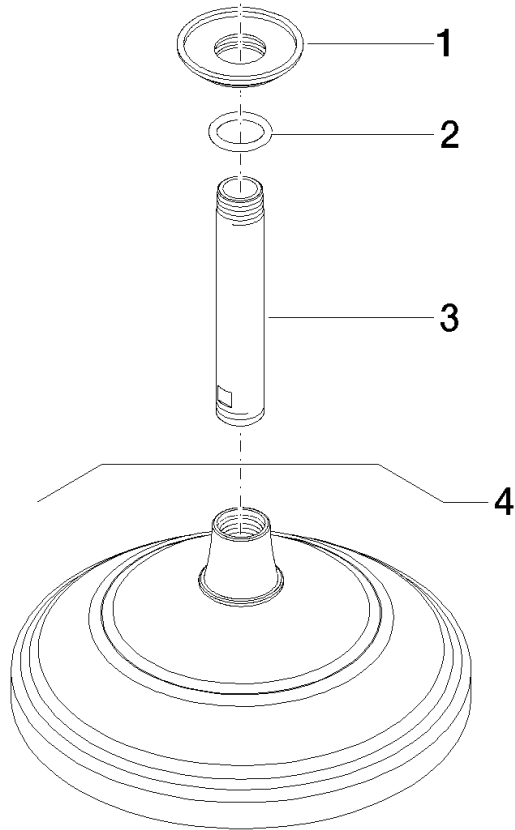

28 565 977 Product version up to 12/5/2019

- rain shower Ø 200 mm
- PURE RAIN, max. flow rate 14 l/min (at 3 bar)
- Function from: 8 l/min
- with anti-scale system

Technical data:

- distance between ceiling and lower edge of the shower 185mm
- rosette Ø 55 mm
- 1/2" connection

Recommended miscellaneous

Concealed wall elbow - 35 085 970 90

- min. recess depth 90 mm
- max. recess depth 163 mm

28 565 977 Product version up to 12/5/2019

mm [inches]

Flow rate chart

Codes & Standards

DIN 4109

EN 1112

ISO 3822

Scottish Water
Byelaws

UK Water Supply
Regulations

Ü-Zeichen

MADISON Rainshower with ceiling fixing 200 mm - Durabronze (23kt Gold)

MADISON

28 565 977 Product version up to 12/5/2019

Certificates and sustainability

LGA_38

DVGW_DW-
6517DN0

WRAS_250102

Spare parts list

| No. | Item Number | Name | Quantity used | Delivery time |
|--|--------------------|--|---------------|---------------|
| 4 | 28 535 977-09 | Rainshower - Durabronz (23kt Gold) | 1.00 | - |
| Spare part can no longer be ordered, please order the replacement item | | | | |
| | 04120503830-09 | Rainshower round Ø 200 x 93 mm, 6,6 l/min. - Durabronz (23kt Gold) | | |
| 2 | 90 14 10 026 00 90 | O-Ring 20,5 x 3,5 mm - | 2.00 | 14 |
| 1 | 09 27 35 003-09 | Rosette Ø 55 x Ø 27 x 10 mm - Durabronz (23kt Gold) | 1.00 | 54 |
| 3 | 09 11 03 018-09 | Connection 1/2" Ø 21 x 120 mm - Durabronz (23kt Gold) | 1.00 | - |
| Spare part can no longer be ordered, please order the replacement item | | | | |