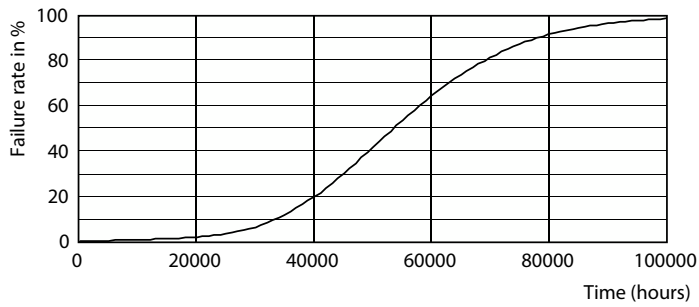

Levensduur

Life Expectancy Diagram - CorePro LEDtube 600mm HO 8W 830 T8

Life Expectancy Diagram - CorePro LEDtube 600mm HO 8W 830 T8