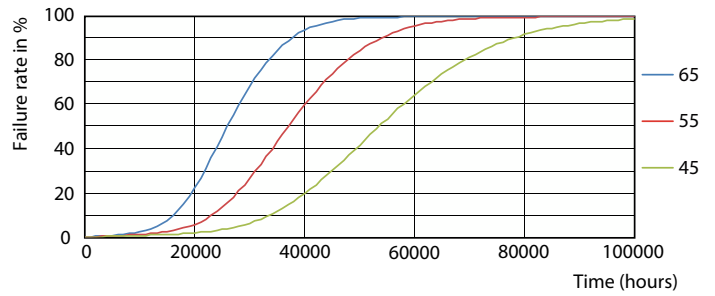

Levensduur

Life Expectancy Diagram - CorePro LEDtube 600mm HO 8W 830 T8

Life Expectancy Diagram - CorePro LEDtube 600mm HO 8W 830 T8