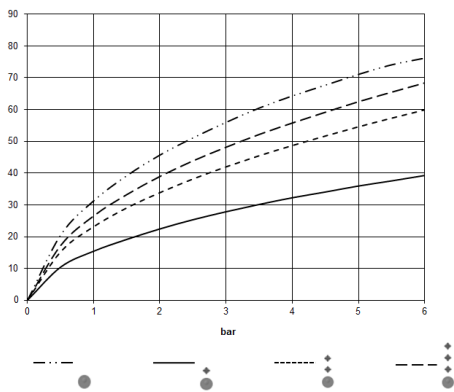

Required miscellaneous

xGRID Installation track 555 mm - 12 360 970 90

36 503 985 Product version up to 12/31/2021

mm [inches]

Flow rate chart

Codes & Standards

DIN 4109

EN 1111