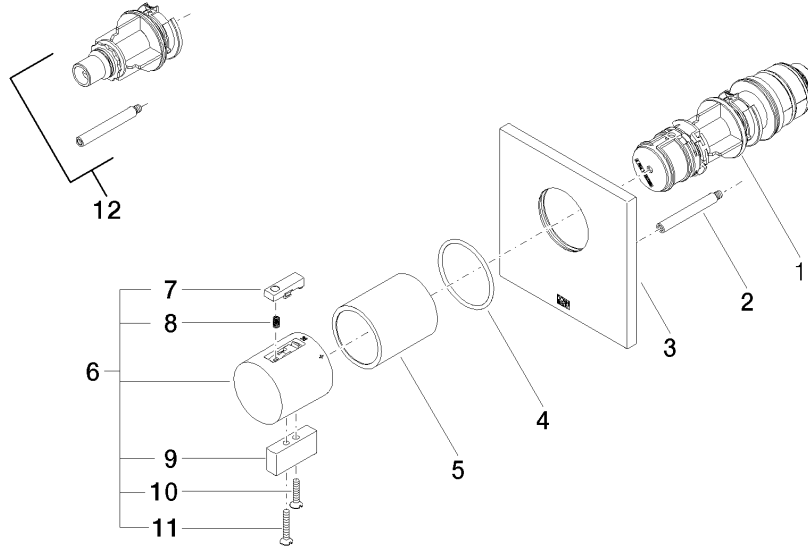

Required miscellaneous

xGRID Installation track 555 mm - 12 360 970 90

36 503 985 Product version up to 12/31/2021

mm [inches]

Flow rate chart

Codes & Standards

DIN 4109

EN 1111

ISO 3822

Scottish Water
Byelaws

UK Water Supply
Regulations

Ü-Zeichen

xTOOL Concealed thermostat without volume control 3/4" - Platinum

SERIES SPECIFIC

36 503 985 Product version up to 12/31/2021

Certificates and sustainability

Spare parts list

No.	Item Number	Name	Quantity used	Delivery time
2	90 31 09 095 00 90	Rod -	1.00	14
8	90 16 02 027 00 90	Spring Ø 4,5 x 7,5 mm -	1.00	14
7	90 21 33 011 00-13	Repair kit for thermostat handle - black	1.00	14
5	90 21 02 112 00-08	Sleeve - Platinum	1.00	54
1	90 15 02 063 00 90	Thermostat cartridge with control unit Ø 44 x 147 mm -	1.00	14
4	90 14 10 049 00 90	O-Ring 45,69 x 2,62 mm -	1.00	14
11	09 30 30 160-08	Mounting Countersunk screw with slot M4 x 25 mm - Platinum	1.00	54
6	04 17 33 006 00-08	Handle for thermostat 48 x 50 x 46 mm - Platinum	1.00	-
Spare part can no longer be ordered, please order the replacement item				
	90173301800-08	Handle Thermostat Ø48mm - Platinum		
10	09 30 30 159-08	Mounting Countersunk screw with slot M4 x 20 mm - Platinum	1.00	54
12	12 178 970 90	Extension 46 mm -	1.00	14
3	09 11 02 196-08	xTOOL Rosette 120 x 120 x 8,5 mm - Platinum	1.00	-
Spare part can no longer be ordered, please order the replacement item				
	091102533-08	Cover for xTOOL - Platinum		
9	09 20 33 006-08	Handle Ø 58 x 23 mm - Platinum	1.00	54