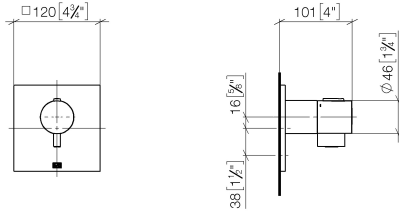

36 503 985 Product version up to 12/31/2021

- cover plate 120 x 120 mm
- temperature control handle with safety limit stop at 38°C
- thermostat cartridge
- WRAS

	Platinum	36 503 985-08
	Chrome	36 503 985-00
	Brushed Platinum	36 503 985-06
	Dark Chrome	36 503 985-19
	Brushed Light Gold (PVD)	36 503 985-27
	Brushed Durabrass (23kt Gold)	36 503 985-28
	Matte Black	36 503 985-33
	Brushed Dark Brass (PVD)	36 503 985-39
	Brushed Bronze (PVD)	36 503 985-42
	Brushed Dark Bronze (PVD)	36 503 985-43
	Brushed Champagne (22kt Gold)	36 503 985-46
	Champagne (22kt Gold)	36 503 985-47
	Brushed Chrome	36 503 985-93
	Brushed Dark Platinum	36 503 985-99

Required miscellaneous

xTOOL Concealed thermostat module without volume control - 35 503 970 90
 •min. recess depth 95 mm
 •max. recess depth 160 mm

Recommended miscellaneous

xGRID Attachment set for integrating in the dry wall construction - 12 340 970 90

Required miscellaneous

xGRID Installation track 555 mm - 12 360 970 90

36 503 985 Product version up to 12/31/2021

mm [inches]

Flow rate chart

Codes & Standards

DIN 4109

EN 1111